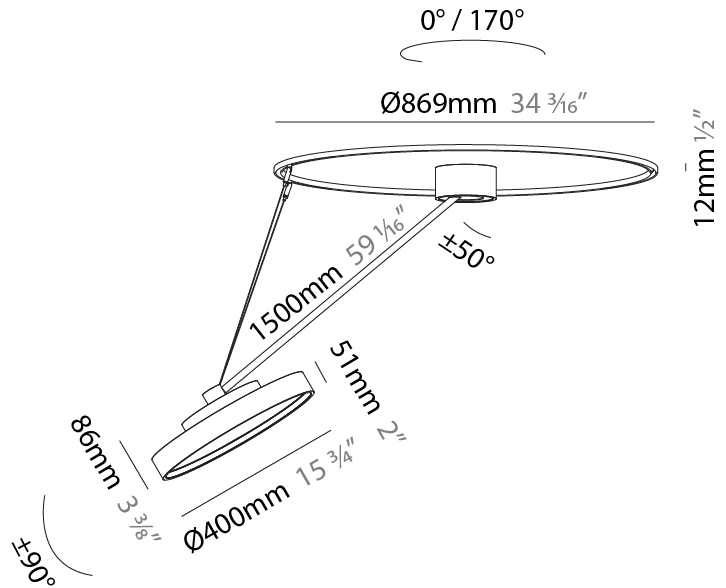

GENERAL

Series: Sign Diva Dancer
Subseries: Sign Diva Dancer Korona
Partner: Prolicht
Division: Architectural
Installation: Suspension
Product Type: Pendant
Mounting Location: Ceiling
Light Distribution: Adjustable

PHYSICAL

Shape: Round
Diameter (mm): 400
Diameter (in): 15 3/4
Height (mm): 1620
Height (in): 63 3/4
Weight (kg): 5
Weight (lbs): 11
Diffuser: PMMA - Opal / Micro-Prism / Sparkling Secret / Vintage Industrial
Fixture Finish: SSR / BKV / CWI / CRY / HAB / UFT / ITA / RUA / FTG / MYG / LOD / PUS / FRO / FUP / KIA / POP / BLS / SPG / MEY / GOH / CHC / COM / ABZ / JAG / OBR / MOS / ROR
Fixture Material: PMMA / Extruded Aluminum / Steel

ELECTRICAL

Lamp Type: LED (Zhaga Standard)
Input Wattage (W): 17.0
Total Output Wattage (W): 15.4
Dimming: Tri-Mode (Non-Dimming and Phase Dimming (120Vac only) and 0-10V Dimming)
Driver Included: Yes
Driver Location: Integrated
Driver Type: Constant Current - Universal
Driver Class: Class 2
Input Voltage (V): 120 - 277
Constant Current (MA): 500

LED

Color Temperature (°K): 2700 / 3000 / 3500 / 4000
Max. Delivered Lumen (lm): 1807 / 1943 / 1951 / 1991
Nominal Lumen (lm): 2250 / 2420 / 2430 / 2480
CRI: >90 CRI
Lamp Life (hrs): 50000

OPTICAL

Adjustability: Rotational Canopy 170°; Tilting Canopy ±50°; Tilting Head ±90°

RATINGS AND CERTIFICATIONS

Certified By: Certified for North American Standards
IP rating: IP20