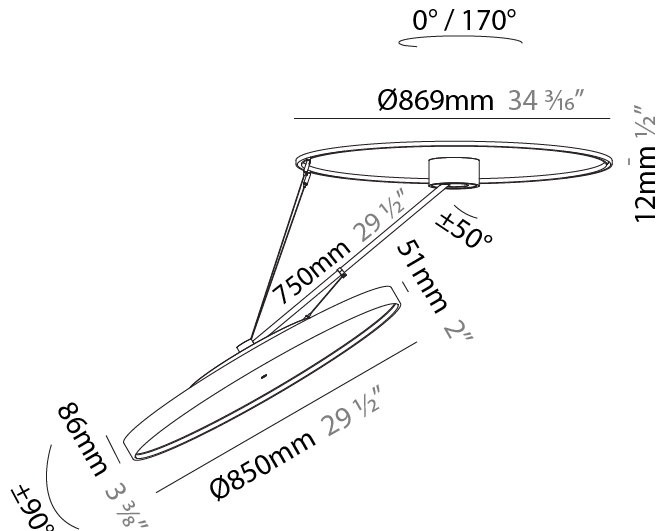

GENERAL

Series: Sign Diva Dancer
Subseries: Sign Diva Dancer
Partner: Prolicht
Division: Architectural
Installation: Suspension
Product Type: Pendant
Mounting Location: Ceiling
Light Distribution: Adjustable

PHYSICAL

Shape: Round
Diameter (mm): 850
Diameter (in): 33 7/16
Height (mm): 870
Height (in): 34 1/4
Weight (kg): 9.8
Weight (lbs): 21.56
Diffuser: PMMA - Opal / Micro-Prism / Sparkling Secret / Vintage Industrial
Fixture Finish: SSR / BKV / CWI / CRY / HAB / UFT / ITA / RUA / FTG / MYG / LOD / PUS / FRO / FUP / KIA / POP / BLS / SPG / MEY / GOH / CHC / COM / ABZ / JAG / OBR / MOS / ROR
Fixture Material: PMMA / Extruded Aluminum / Steel

ELECTRICAL

Lamp Type: LED (Zhaga Standard)
Input Wattage (W): 96.8
Total Output Wattage (W): 76.8
Dimming: Tri-Mode (Non-Dimming and Phase Dimming (120Vac only) and 0-10V Dimming)
Driver Included: Yes
Driver Location: Integrated
Driver Type: Constant Current - Universal
Driver Class: Class 2
Input Voltage (V): 120 - 277
Constant Current (MA): 600

LED

Color Temperature (°K): 3000 / 3500 / 4000
Max. Delivered Lumen (lm): 11160 / 11388 / 11620
CRI: >90 CRI
Lamp Life (hrs): 50000

OPTICAL

Adjustability: Rotational Canopy 170°; Tilting Canopy ±50°; Tilting Head ±90°

RATINGS AND CERTIFICATIONS

Certified By: Certified for North American Standards
IP rating: IP20