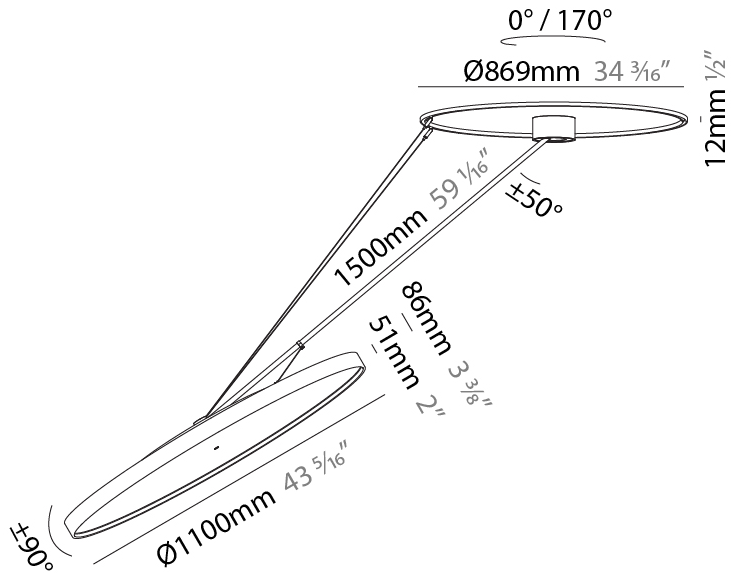

GENERAL

Series: Sign Diva Dancer
Subseries: Sign Diva Dancer Korona
Partner: Prolicht
Division: Architectural
Installation: Suspension
Product Type: Pendant
Mounting Location: Ceiling
Light Distribution: Adjustable

PHYSICAL

Shape: Round
Diameter (mm): 1100
Diameter (in): 43 5/16
Height (mm): 1620
Height (in): 63 3/4
Weight (kg): 15.5
Weight (lbs): 34.1
Diffuser: PMMA - Opal / Micro-Prism / Sparkling Secret / Vintage Industrial
Fixture Finish: SSR / BKV / CWI / CRY / HAB / UFT / ITA / RUA / FTG / MYG / LOD / PUS / FRO / FUP / KIA / POP / BLS / SPG / MEY / GOH / CHC / COM / ABZ / JAG / OBR / MOS / ROR
Fixture Material: PMMA / Extruded Aluminum / Steel

ELECTRICAL

Lamp Type: LED (Zhaga Standard)
Input Wattage (W): 169.4
Total Output Wattage (W): 135
Dimming: Tri-Mode (Non-Dimming and Phase Dimming (120Vac only) and 0-10V Dimming)
Driver Included: Yes
Driver Location: Integrated
Driver Type: Constant Current - Universal
Driver Class: Class 2
Input Voltage (V): 120 - 277
Constant Current (MA): 600

LED

Color Temperature (°K): 2700 / 3000 / 4000
Max. Delivered Lumen (lm): 19520 / 19933 / 20340
CRI: >90 CRI
Lamp Life (hrs): 50000

OPTICAL

Adjustability: Rotational Canopy 170°; Tilting Canopy ±50°; Tilting Head ±90°

RATINGS AND CERTIFICATIONS

Certified By: Certified for North American Standards
IP rating: IP20