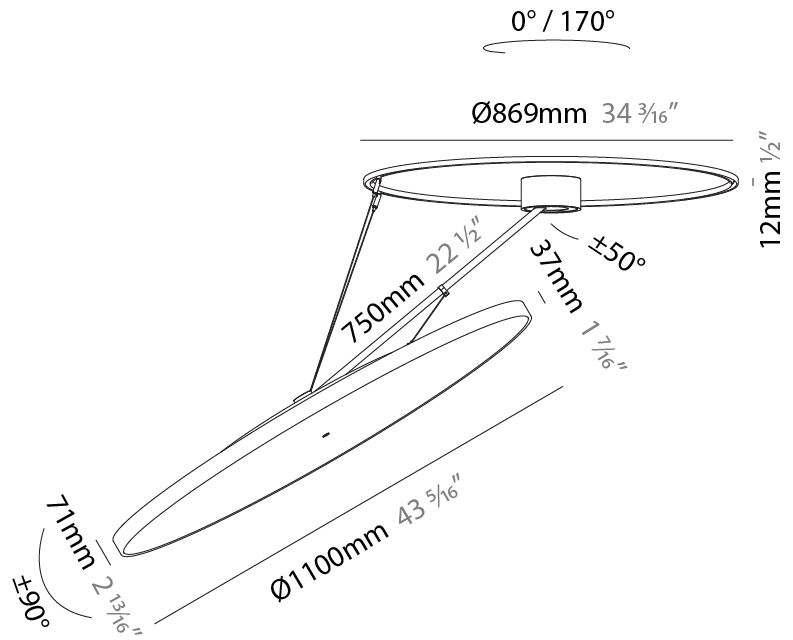

GENERAL

Series: Sign Diva Dancer
Subseries: Sign Diva Dancer
Partner: Prolicht
Division: Architectural
Installation: Suspension
Product Type: Pendant
Mounting Location: Ceiling
Light Distribution: Adjustable

PHYSICAL

Shape: Round
Diameter (mm): 1100
Diameter (in): 43 ⁷/₁₆"
Height (mm): 870
Height (in): 34 ¹/₄"
Weight (kg): 15.8
Weight (lbs): 34.76
Diffuser: PMMA - Opal / Micro-Prism / Sparkling Secret / Vintage Industrial
Fixture Finish: SSR / BKV / CWI / CRY / HAB / UFT / ITA / RUA / FTG / MYG / LOD / PUS / FRO / FUP / KIA / POP / BLS / SPG / MEY / GOH / CHC / COM / ABZ / JAG / OBR / MOS / ROR
Fixture Material: PMMA / Extruded Aluminum / Steel

ELECTRICAL

Lamp Type: LED (Zhaga Standard)
Input Wattage (W): 169.4
Total Output Wattage (W): 135
Dimming: Tri-Mode (Non-Dimming and Phase Dimming (120Vac only) and 0-10V Dimming)
Driver Included: Yes
Driver Location: Integrated
Driver Type: Constant Current - Universal
Driver Class: Class 2
Input Voltage (V): 120 - 277
Constant Current (MA): 600

LED

Color Temperature (°K): 3000 / 3500 / 4000
Max. Delivered Lumen (lm): 19520 / 19933 / 20340
CRI: >90 CRI
Lamp Life (hrs): 50000

OPTICAL

Adjustability: Rotational Canopy 170°; Tilting Canopy ±50°; Tilting Head ±90°

RATINGS AND CERTIFICATIONS

Certified By: Certified for North American Standards
IP rating: IP20