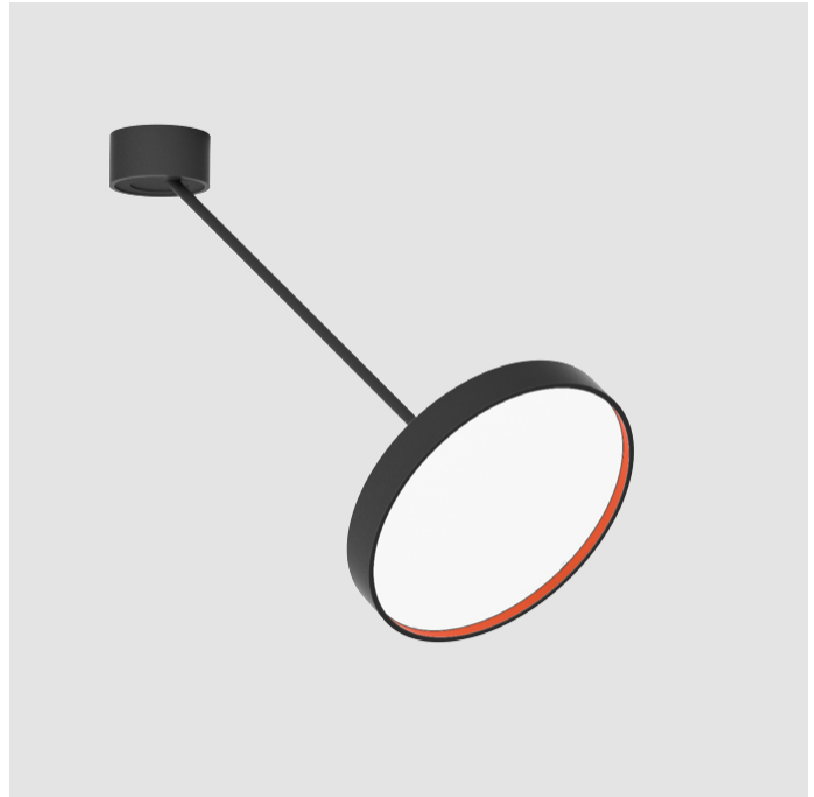

GENERAL

Series: Sign Diva Dancer
Subseries: Sign Diva Dancer Korona
Partner: Prolicht
Division: Architectural
Installation: Suspension
Product Type: Pendant
Mounting Location: Ceiling
Light Distribution: Adjustable

PHYSICAL

Shape: Round
Diameter (mm): 400
Diameter (in): 15 3/4
Height (mm): 870
Depth (mm): 86
Height (in): 34 1/4
Depth (in): 3 3/8
Weight (kg): 3.5
Weight (lbs): 7.716

Diffuser: PMMA - Opal / Micro-Prism / Sparkling Secret / Vintage Industrial

Fixture Finish: SSR / BKV / CWI / CRY / HAB / UFT / ITA / RUA / FTG / MYG / LOD / PUS / FRO / FUP / KIA / POP / BLS / SPG / MEY / GOH / CHC / COM / ABZ / JAG / OBR / MOS / ROR

Fixture Material: PMMA / Extruded Aluminum / Steel

ELECTRICAL

Lamp Type: LED (Zhaga Standard)
Input Wattage (W): 17.9
Total Output Wattage (W): 16
Dimming: Tri-Mode (Non-Dimming and Phase Dimming (120Vac only) and 0-10V Dimming)
Driver Included: Yes
Driver Location: Integrated
Driver Type: Constant Current - Universal
Driver Class: Class 2
Input Voltage (V): 120 - 277
Constant Current (MA): 500

LED

Color Temperature (*K): 2700 / 3000 / 3500 / 4000
Max. Delivered Lumen (lm): 1870 / 2340 / 2372 / 2420
CRI: >90 CRI
Lamp Life (hrs): 50000

OPTICAL

Adjustability: Rotational Canopy 170°; Tilting Canopy ±50°; Tilting Head ±90°

RATINGS AND CERTIFICATIONS

Certified By: Certified for North American Standards
IP rating: IP20