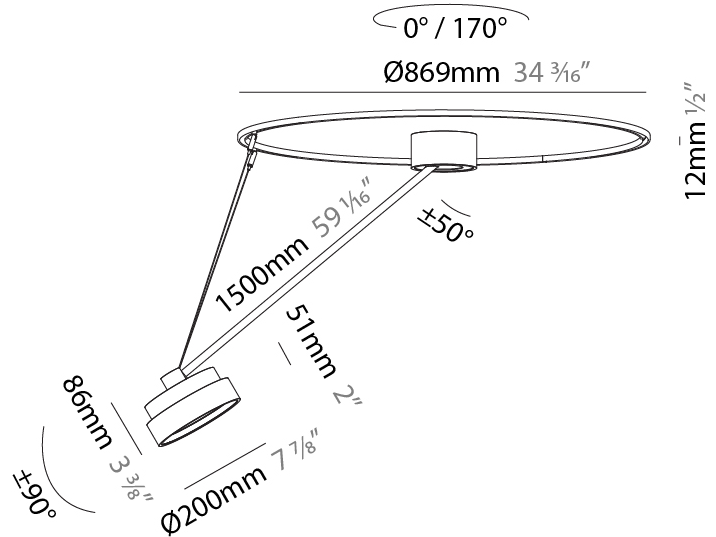

GENERAL

Series: Sign Diva Dancer
Subseries: Sign Diva Dancer
Partner: Prolicht
Division: Architectural
Installation: Suspension
Product Type: Pendant
Mounting Location: Ceiling
Light Distribution: Adjustable

PHYSICAL

Shape: Round
Diameter (mm): 200
Diameter (in): 7 7/8
Height (mm): 1620
Height (in): 63 3/4
Weight (kg): 3
Weight (lbs): 6.6
Diffuser: PMMA - Opal / Micro-Prism / Sparkling Secret / Vintage Industrial
Fixture Finish: SSR / BKV / CWI / CRY / HAB / UFT / ITA / RUA / FTG / MYG / LOD / PUS / FRO / FUP / KIA / POP / BLS / SPG / MEY / GOH / CHC / COM / ABZ / JAG / OBR / MOS / ROR
Fixture Material: PMMA / Extruded Aluminum / Steel

ELECTRICAL

Lamp Type: LED (Zhaga Standard)
Input Wattage (W): 12.1
Total Output Wattage (W): 11
Dimming: Tri-Mode (Non-Dimming and Phase Dimming (120Vac only) and 0-10V Dimming)
Driver Included: Yes
Driver Location: Integrated
Driver Type: Constant Current - Universal
Driver Class: Class 2
Input Voltage (V): 120 - 277
Constant Current (MA): 350

LED

Color Temperature (°K): 2700 / 3000 / 3500 / 4000
Max. Delivered Lumen (lm): 836 / 895 / 903 / 921
Nominal Lumen (lm): 1280 / 1370 / 1382 / 1410
CRI: >90 CRI
Lamp Life (hrs): 50000

OPTICAL

Adjustability: Rotational Canopy 170°; Tilting Canopy ±50°; Tilting Head ±90°

RATINGS AND CERTIFICATIONS

Certified By: Certified for North American Standards
IP rating: IP20