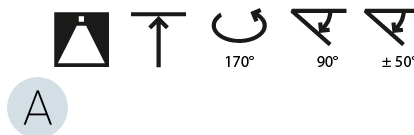

GENERAL

Series: Sign Diva Dancer
Subseries: Sign Diva Dancer Korona
Partner: Prolicht
Division: Architectural
Installation: Suspension
Product Type: Pendant
Mounting Location: Ceiling
Light Distribution: Adjustable

PHYSICAL

Shape: Round
Diameter (mm): 850
Diameter (in): 33 7/16
Height (mm): 870
Height (in): 34 1/4
Weight (kg): 10.5
Weight (lbs): 23.1
Diffuser: PMMA - Opal / Micro-Prism / Sparkling Secret / Vintage Industrial
Fixture Finish: SSR / BKV / CWI / CRY / HAB / UFT / ITA / RUA / FTG / MYG / LOD / PUS / FRO / FUP / KIA / POP / BLS / SPG / MEY / GOH / CHC / COM / ABZ / JAG / OBR / MOS / ROR
Fixture Material: PMMA / Extruded Aluminum / Steel

ELECTRICAL

Lamp Type: LED (Zhaga Standard)
Input Wattage (W): 96.8
Total Output Wattage (W): 76.8
Dimming: Tri-Mode (Non-Dimming and Phase Dimming (120Vac only) and 0-10V Dimming)
Driver Included: Yes
Driver Location: Integrated
Driver Type: Constant Current - Universal
Driver Class: Class 2
Input Voltage (V): 120 - 277
Constant Current (MA): 600

LED

Color Temperature (°K): 2700 / 3000 / 4000
Max. Delivered Lumen (lm): 11160 / 11388 / 11620
CRI: >90 CRI
Lamp Life (hrs): 50000

OPTICAL

Adjustability: Rotational Canopy 170°; Tilting Canopy ±50°; Tilting Head ±90°

RATINGS AND CERTIFICATIONS

Certified By: Certified for North American Standards
IP rating: IP20