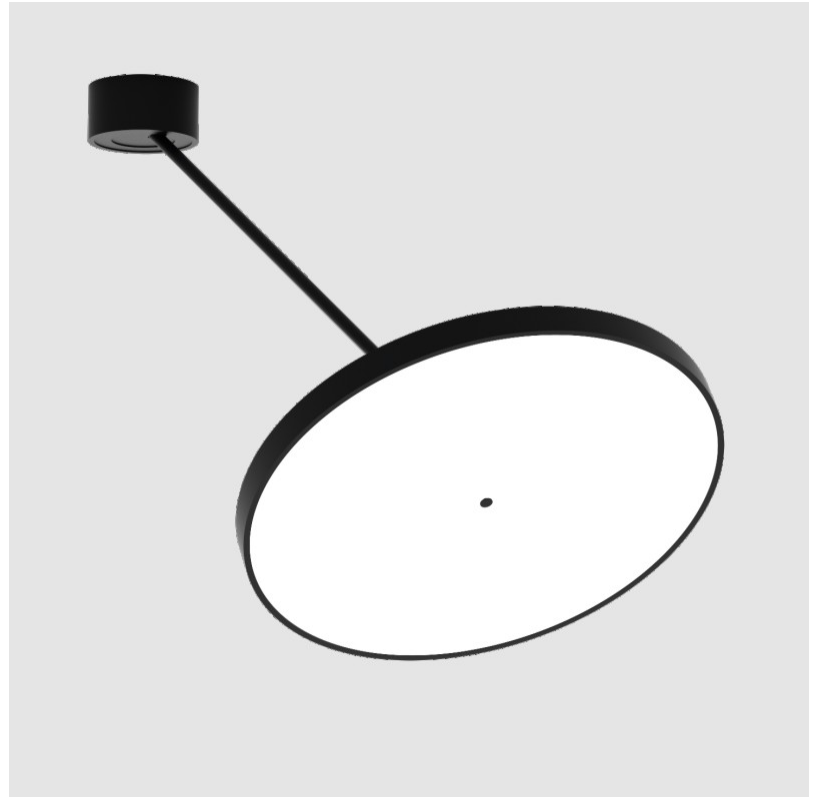

GENERAL

Series: Sign Diva Dancer
Subseries: Sign Diva Dancer
Partner: Prolicht
Division: Architectural
Installation: Suspension
Product Type: Pendant
Mounting Location: Ceiling
Light Distribution: Adjustable

PHYSICAL

Shape: Round
Diameter (mm): 570
Diameter (in): 22 7/16
Height (mm): 870
Depth (mm): 72
Height (in): 34 1/4
Depth (in): 2 13/16
Extension (mm): 750
Extension (in): 29 1/2
Weight (kg): 4.660
Weight (lbs): 10.273
Diffuser: PMMA - Opal / Micro-Prism / Sparkling Secret / Vintage Industrial
Fixture Finish: SSR / BKV / CWI / CRY / HAB / UFT / ITA / RUA / FTG / MYG / LOD / PUS / FRO / FUP / KIA / POP / BLS / SPG / MEY / GOH / CHC / COM / ABZ / JAG / OBR / MOS / ROR
Fixture Material: PMMA / Extruded Aluminum / Steel

ELECTRICAL

Lamp Type: LED (Zhaga Standard)
Input Wattage (W): 49
Dimming: Tri-Mode (Non-Dimming and Phase Dimming (120Vac only) and 0-10V Dimming)
Driver Included: Yes
Driver Location: Integrated
Driver Type: Constant Current - Universal
Driver Class: Class 2
Input Voltage (V): 120 - 277
Constant Current (MA): 350

LED

Color Temperature (*K): 2700 / 3000 / 3500 / 4000
Max. Delivered Lumen (lm): 4978 / 5337 / 5384 / 5494
Nominal Lumen (lm): 6199 / 6646 / 6705 / 6842
CRI: >90 CRI
Lamp Life (hrs): 50000

OPTICAL

Adjustability: Rotational Canopy 170°; Tilting Canopy ±50°; Tilting Head ±90°

RATINGS AND CERTIFICATIONS

Certified By: Certified for North American Standards
IP rating: IP20