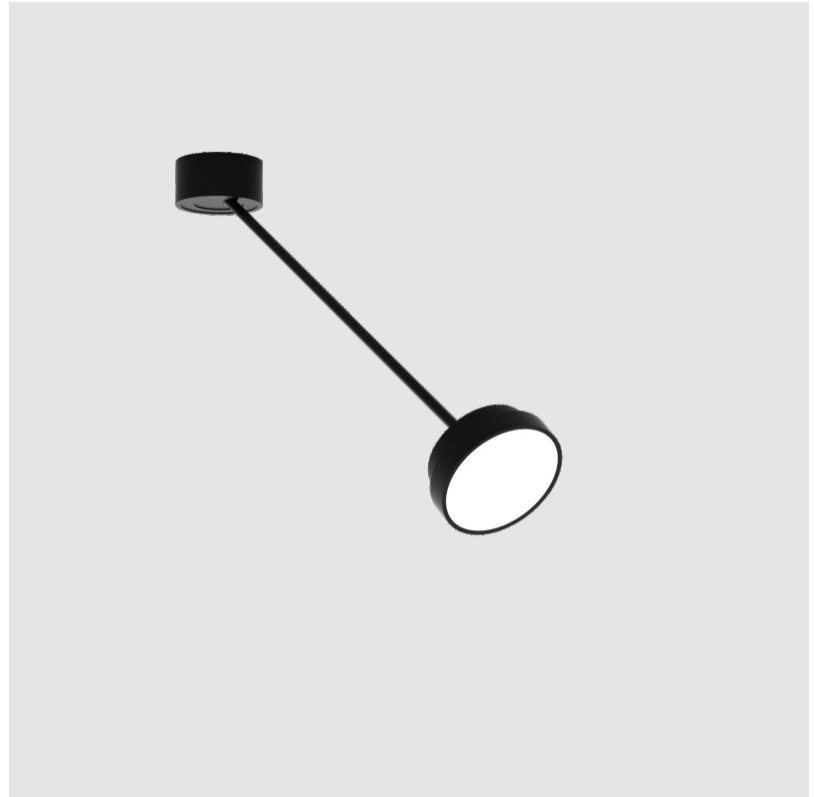

GENERAL

Series: Sign Diva Dancer
Subseries: Sign Diva Dancer Korona
Partner: Prolicht
Division: Architectural
Installation: Suspension
Product Type: Pendant
Mounting Location: Ceiling
Light Distribution: Adjustable

PHYSICAL

Shape: Round
Diameter (mm): 200
Diameter (in): 7 7/8
Height (mm): 870
Depth (mm): 86
Height (in): 34 1/4
Depth (in): 3 3/8
Weight (kg): 2.09
Weight (lbs): 4.607

Diffuser: PMMA - Opal / Micro-Prism / Sparkling Secret / Vintage Industrial

Fixture Finish: SSR / BKV / CWI / CRY / HAB / UFT / ITA / RUA / FTG / MYG / LOD / PUS / FRO / FUP / KIA / POP / BLS / SPG / MEY / GOH / CHC / COM / ABZ / JAG / OBR / MOS / ROR

Fixture Material: PMMA / Extruded Aluminum / Steel

ELECTRICAL

Lamp Type: LED (Zhaga Standard)
Input Wattage (W): 11
Total Output Wattage (W): 10
Dimming: Tri-Mode (Non-Dimming and Phase Dimming (120Vac only) and 0-10V Dimming)
Driver Included: Yes
Driver Location: Integrated
Driver Type: Constant Current - Universal
Driver Class: Class 2
Input Voltage (V): 120 - 277
Constant Current (MA): 350

LED

Color Temperature (*K): 2700 / 3000 / 3500 / 4000
Max. Delivered Lumen (lm): 860 / 1080 / 1088 / 1110
CRI: >90 CRI
Lamp Life (hrs): 50000

OPTICAL

Adjustability: Rotational Canopy 170°; Tilting Canopy ±50°; Tilting Head ±90°

RATINGS AND CERTIFICATIONS

Certified By: Certified for North American Standards
IP rating: IP20