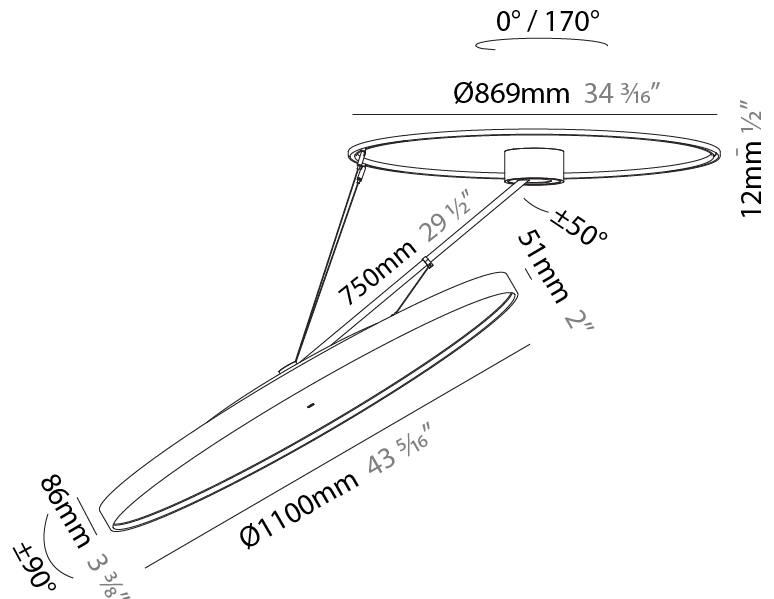

GENERAL

Series: Sign Diva Dancer
Subseries: Sign Diva Dancer Korona
Partner: Prolicht
Division: Architectural
Installation: Suspension
Product Type: Pendant
Mounting Location: Ceiling
Light Distribution: Adjustable

PHYSICAL

Shape: Round
Diameter (mm): 1100
Diameter (in): 43 5/16
Height (mm): 870
Height (in): 34 1/4
Weight (kg): 16.1
Weight (lbs): 35.42
Diffuser: PMMA - Opal / Micro-Prism / Sparkling Secret / Vintage Industrial
Fixture Finish: SSR / BKV / CWI / CRY / HAB / UFT / ITA / RUA / FTG / MYG / LOD / PUS / FRO / FUP / KIA / POP / BLS / SPG / MEY / GOH / CHC / COM / ABZ / JAG / OBR / MOS / ROR
Fixture Material: PMMA / Extruded Aluminum / Steel

ELECTRICAL

Lamp Type: LED (Zhaga Standard)
Input Wattage (W): 169.4
Total Output Wattage (W): 135
Dimming: Tri-Mode (Non-Dimming and Phase Dimming (120Vac only) and 0-10V Dimming)
Driver Included: Yes
Driver Location: Integrated
Driver Type: Constant Current - Universal
Driver Class: Class 2
Input Voltage (V): 120 - 277
Constant Current (MA): 350

LED

Color Temperature (°K): 2700 / 3000 / 4000
Max. Delivered Lumen (lm): 19520 / 19933 / 20340
CRI: >90 CRI
Lamp Life (hrs): 50000

OPTICAL

Adjustability: Rotational Canopy 170°; Tilting Canopy ±50°; Tilting Head ±90°

RATINGS AND CERTIFICATIONS

Certified By: Certified for North American Standards
IP rating: IP20