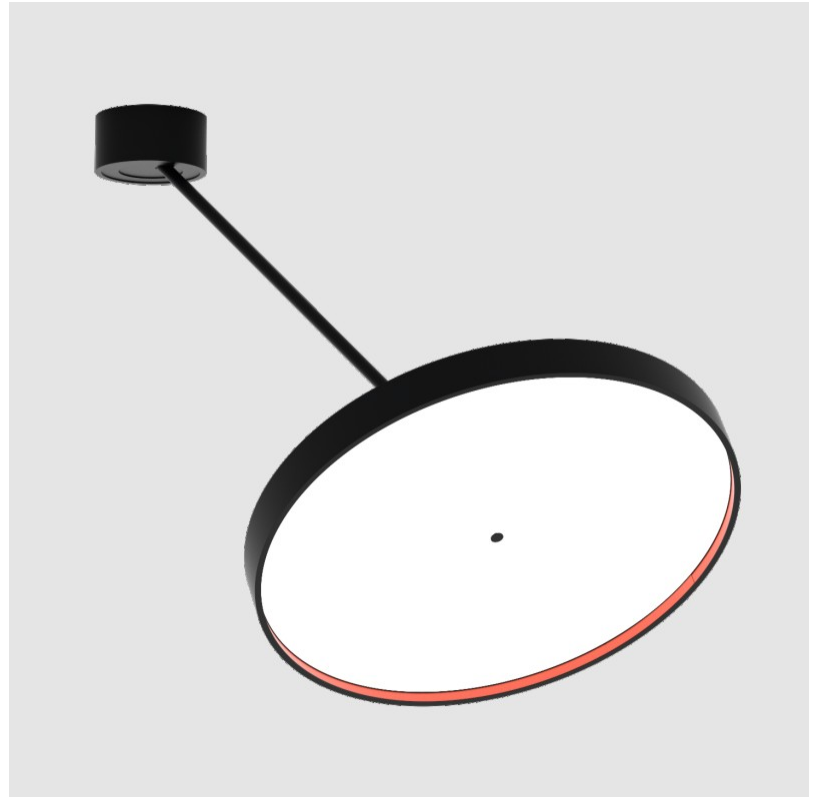

GENERAL

Series: Sign Diva Dancer
Subseries: Sign Diva Dancer Korona
Partner: Prolicht
Division: Architectural
Installation: Suspension
Product Type: Pendant
Mounting Location: Ceiling
Light Distribution: Adjustable

PHYSICAL

Shape: Round
Diameter (mm): 570
Diameter (in): 22 7/16
Height (mm): 870
Depth (mm): 86
Height (in): 34 1/4
Depth (in): 3 3/8
Weight (kg): 5
Weight (lbs): 11.023

Diffuser: PMMA - Opal / Micro-Prism / Sparkling Secret / Vintage Industrial

Fixture Finish: SSR / BKV / CWI / CRY / HAB / UFT / ITA / RUA / FTG / MYG / LOD / PUS / FRO / FUP / KIA / POP / BLS / SPG / MEY / GOH / CHC / COM / ABZ / JAG / OBR / MOS / ROR

Fixture Material: PMMA / Extruded Aluminum / Steel

ELECTRICAL

Lamp Type: LED (Zhaga Standard)
Input Wattage (W): 52.8
Total Output Wattage (W): 47.52
Dimming: Tri-Mode (Non-Dimming and Phase Dimming (120Vac only) and 0-10V Dimming)
Driver Included: Yes
Driver Location: Integrated
Driver Type: Constant Current - Universal
Driver Class: Class 2
Input Voltage (V): 120 - 277
Constant Current (MA): 350

LED

Color Temperature (*K): 2700 / 3000 / 3500 / 4000
Max. Delivered Lumen (lm): 5060 / 6320 / 6448 / 6580
CRI: >90 CRI
Lamp Life (hrs): 50000

OPTICAL

Adjustability: Rotational Canopy 170°; Tilting Canopy ±50°; Tilting Head ±90°

RATINGS AND CERTIFICATIONS

Certified By: Certified for North American Standards
IP rating: IP20