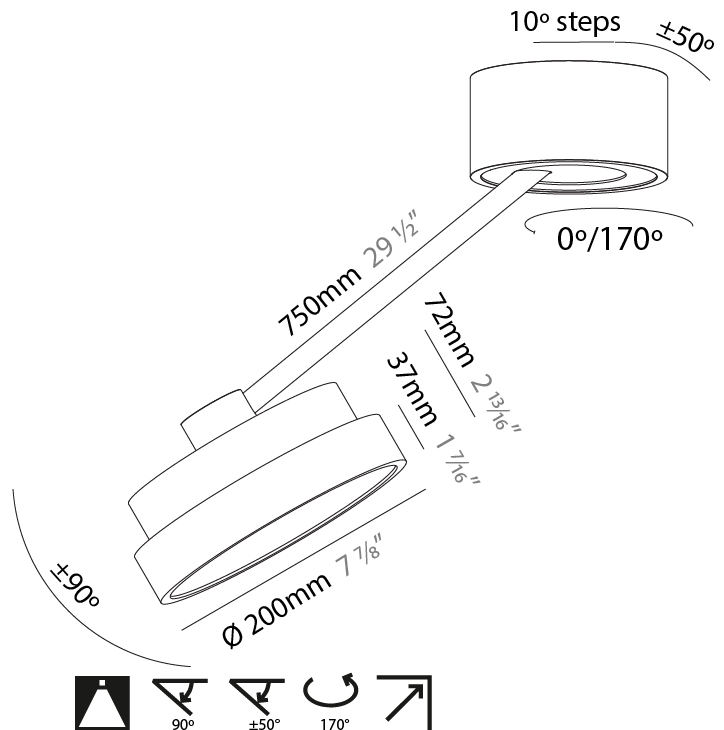

GENERAL

Series: Sign Diva Dancer
Subseries: Sign Diva Dancer Korona
Partner: Prolicht
Division: Architectural
Installation: Suspension
Product Type: Pendant
Mounting Location: Ceiling
Light Distribution: Adjustable

PHYSICAL

Shape: Round
Diameter (mm): 200
Diameter (in): 7 7/8
Height (mm): 870
Depth (mm): 86
Height (in): 34 1/4
Depth (in): 3 3/8
Weight (kg): 2.09
Weight (lbs): 4.607

Diffuser: PMMA - Opal / Micro-Prism / Sparkling Secret / Vintage Industrial

Fixture Finish: SSR / BKV / CWI / CRY / HAB / UFT / ITA / RUA / FTG / MYG / LOD / PUS / FRO / FUP / KIA / POP / BLS / SPG / MEY / GOH / CHC / COM / ABZ / JAG / OBR / MOS / ROR

Fixture Material: PMMA / Extruded Aluminum / Steel

ELECTRICAL

Lamp Type: LED (Zhaga Standard)
Input Wattage (W): 11
Total Output Wattage (W): 10
Dimming: Tri-Mode (Non-Dimming and Phase Dimming (120Vac only) and 0-10V Dimming)
Driver Included: Yes
Driver Location: Integrated
Driver Type: Constant Current - Universal
Driver Class: Class 2
Input Voltage (V): 120 - 277
Constant Current (MA): 350

LED

Color Temperature (*K): 2700 / 3000 / 3500 / 4000
Max. Delivered Lumen (lm): 860 / 1080 / 1088 / 1110
CRI: >90 CRI
Lamp Life (hrs): 50000

OPTICAL

Adjustability: Rotational Canopy 170°; Tilting Canopy ±50°; Tilting Head ±90°

RATINGS AND CERTIFICATIONS

Certified By: Certified for North American Standards
IP rating: IP20