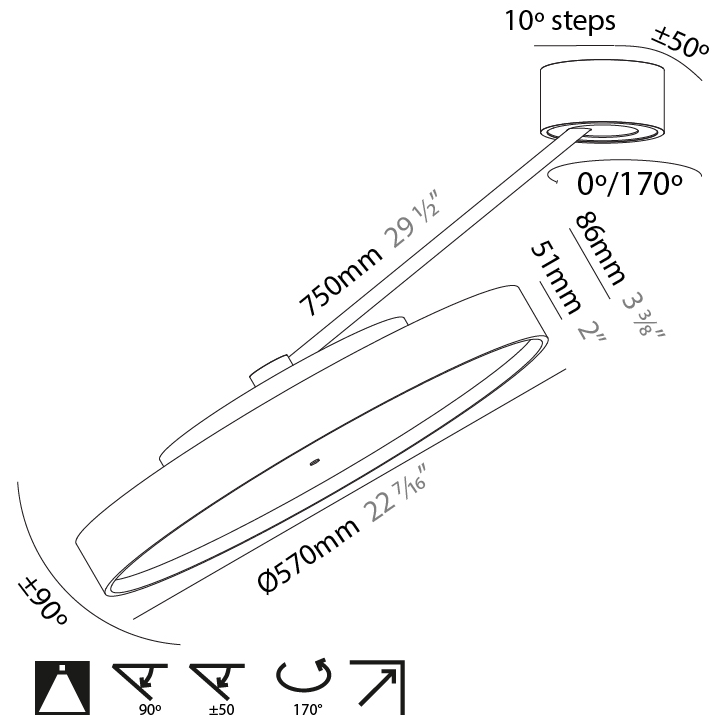

GENERAL

Series: Sign Diva Dancer
Subseries: Sign Diva Dancer Korona
Partner: Prolicht
Division: Architectural
Installation: Suspension
Product Type: Pendant
Mounting Location: Ceiling
Light Distribution: Adjustable

PHYSICAL

Shape: Round
Diameter (mm): 570
Diameter (in): 22 7/16
Height (mm): 870
Depth (mm): 86
Height (in): 34 1/4
Depth (in): 3 3/8
Weight (kg): 5
Weight (lbs): 11.023

Diffuser: PMMA - Opal / Micro-Prism / Sparkling Secret / Vintage Industrial

Fixture Finish: SSR / BKV / CWI / CRY / HAB / UFT / ITA / RUA / FTG / MYG / LOD / PUS / FRO / FUP / KIA / POP / BLS / SPG / MEY / GOH / CHC / COM / ABZ / JAG / OBR / MOS / ROR

Fixture Material: PMMA / Extruded Aluminum / Steel

ELECTRICAL

Lamp Type: LED (Zhaga Standard)
Input Wattage (W): 52.8
Total Output Wattage (W): 47.52
Dimming: Tri-Mode (Non-Dimming and Phase Dimming (120Vac only) and 0-10V Dimming)
Driver Included: Yes
Driver Location: Integrated
Driver Type: Constant Current - Universal
Driver Class: Class 2
Input Voltage (V): 120 - 277
Constant Current (MA): 350

LED

Color Temperature (*K): 2700 / 3000 / 3500 / 4000
Max. Delivered Lumen (lm): 5060 / 6320 / 6448 / 6580
CRI: >90 CRI
Lamp Life (hrs): 50000

OPTICAL

Adjustability: Rotational Canopy 170°; Tilting Canopy ±50°; Tilting Head ±90°

RATINGS AND CERTIFICATIONS

Certified By: Certified for North American Standards
IP rating: IP20