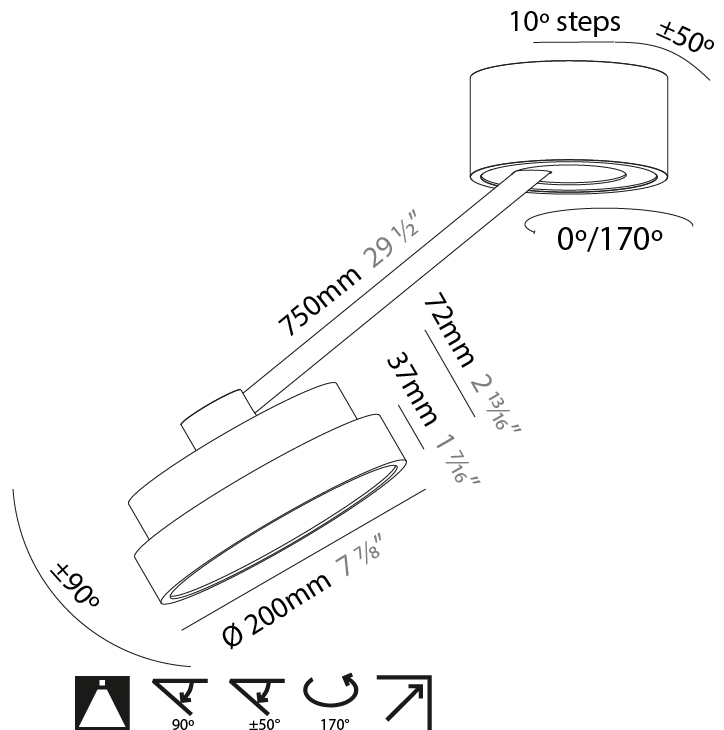

GENERAL

Series: Sign Diva Dancer
Subseries: Sign Diva Dancer Korona
Partner: Prolicht
Division: Architectural
Installation: Suspension
Product Type: Pendant
Mounting Location: Ceiling
Light Distribution: Adjustable

PHYSICAL

Shape: Round
Diameter (mm): 200
Diameter (in): 7 7/8
Height (mm): 870
Depth (mm): 86
Height (in): 34 1/4
Depth (in): 3 3/8
Weight (kg): 2.09
Weight (lbs): 4.607
Diffuser: PMMA - Opal / Micro-Prism / Sparkling Secret / Vintage Industrial
Fixture Finish: SSR / BKV / CWI / CRY / HAB / UFT / ITA / RUA / FTG / MYG / LOD / PUS / FRO / FUP / KIA / POP / BLS / SPG / MEY / GOH / CHC / COM / ABZ / JAG / OBR / MOS / ROR
Fixture Material: PMMA / Extruded Aluminum / Steel

ELECTRICAL

Lamp Type: LED (Zhaga Standard)
Input Wattage (W): 11
Total Output Wattage (W): 10
Dimming: Tri-Mode (Non-Dimming and Phase Dimming (120Vac only) and 0-10V Dimming)
Driver Included: Yes
Driver Location: Integrated
Driver Type: Constant Current - Universal
Driver Class: Class 2
Input Voltage (V): 120 - 277
Constant Current (MA): 350

LED

Color Temperature (*K): 2700 / 3000 / 3500 / 4000
Max. Delivered Lumen (lm): 860 / 1080 / 1088 / 1110
CRI: >90 CRI
Lamp Life (hrs): 50000

OPTICAL

Adjustability: Rotational Canopy 170°; Tilting Canopy ±50°; Tilting Head ±90°

RATINGS AND CERTIFICATIONS

Certified By: Certified for North American Standards
IP rating: IP20