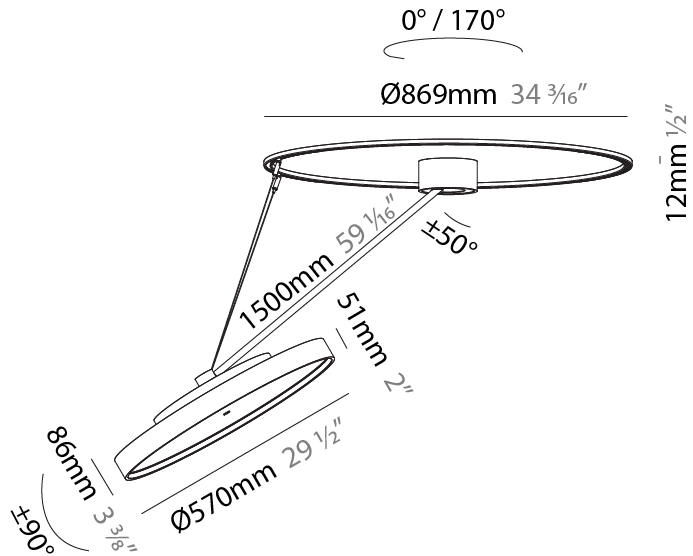

GENERAL

Series: Sign Diva Dancer
Subseries: Sign Diva Dancer Korona
Partner: Prolicht
Division: Architectural
Installation: Suspension
Product Type: Pendant
Mounting Location: Ceiling
Light Distribution: Adjustable

PHYSICAL

Shape: Round
Diameter (mm): 570
Diameter (in): 22 7/16
Height (mm): 1620
Height (in): 63 3/4
Weight (kg): 4.5
Weight (lbs): 9.9
Diffuser: PMMA - Opal / Micro-Prism / Sparkling Secret / Vintage Industrial
Fixture Finish: SSR / BKV / CWI / CRY / HAB / UFT / ITA / RUA / FTG / MYG / LOD / PUS / FRO / FUP / KIA / POP / BLS / SPG / MEY / GOH / CHC / COM / ABZ / JAG / OBR / MOS / ROR
Fixture Material: PMMA / Extruded Aluminum / Steel

ELECTRICAL

Lamp Type: LED (Zhaga Standard)
Input Wattage (W): 58.3
Total Output Wattage (W): 46.9
Dimming: Tri-Mode (Non-Dimming and Phase Dimming (120Vac only) and 0-10V Dimming)
Driver Included: Yes
Driver Location: Integrated
Driver Type: Constant Current - Universal
Driver Class: Class 2
Input Voltage (V): 120 - 277
Constant Current (MA): 350

LED

Color Temperature (°K): 2700 / 3000 / 4000
Max. Delivered Lumen (lm): 5060 / 6320 / 6580
CRI: >90 CRI
Lamp Life (hrs): 50000

OPTICAL

Adjustability: Rotational Canopy 170°; Tilting Canopy ±50°; Tilting Head ±90°

RATINGS AND CERTIFICATIONS

Certified By: Certified for North American Standards
IP rating: IP20