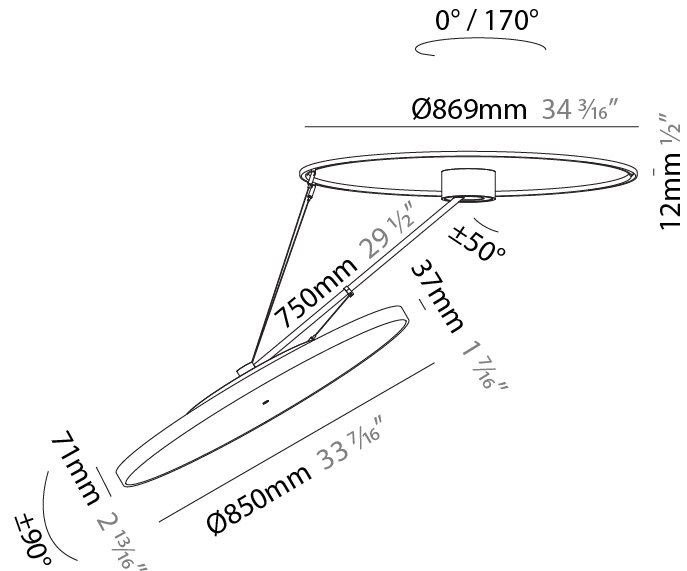

GENERAL

Series: Sign Diva Dancer
Subseries: Sign Diva Dancer Korona
Partner: Prolicht
Division: Architectural
Installation: Suspension
Product Type: Pendant
Mounting Location: Ceiling
Light Distribution: Adjustable

PHYSICAL

Shape: Round
Diameter (mm): 850
Diameter (in): 33 7/16
Height (mm): 870
Height (in): 34 1/4
Weight (kg): 10.5
Weight (lbs): 23.1
Diffuser: PMMA - Opal / Micro-Prism / Sparkling Secret / Vintage Industrial
Fixture Finish: SSR / BKV / CWI / CRY / HAB / UFT / ITA / RUA / FTG / MYG / LOD / PUS / FRO / FUP / KIA / POP / BLS / SPG / MEY / GOH / CHC / COM / ABZ / JAG / OBR / MOS / ROR
Fixture Material: PMMA / Extruded Aluminum / Steel

ELECTRICAL

Lamp Type: LED (Zhaga Standard)
Input Wattage (W): 96.8
Total Output Wattage (W): 76.8
Dimming: Tri-Mode (Non-Dimming and Phase Dimming (120Vac only) and 0-10V Dimming)
Driver Included: Yes
Driver Location: Integrated
Driver Type: Constant Current - Universal
Driver Class: Class 2
Input Voltage (V): 120 - 277
Constant Current (MA): 600

LED

Color Temperature (°K): 2700 / 3000 / 4000
Max. Delivered Lumen (lm): 11160 / 11388 / 11620
CRI: >90 CRI
Lamp Life (hrs): 50000

OPTICAL

Adjustability: Rotational Canopy 170°; Tilting Canopy ±50°; Tilting Head ±90°

RATINGS AND CERTIFICATIONS

Certified By: Certified for North American Standards
IP rating: IP20