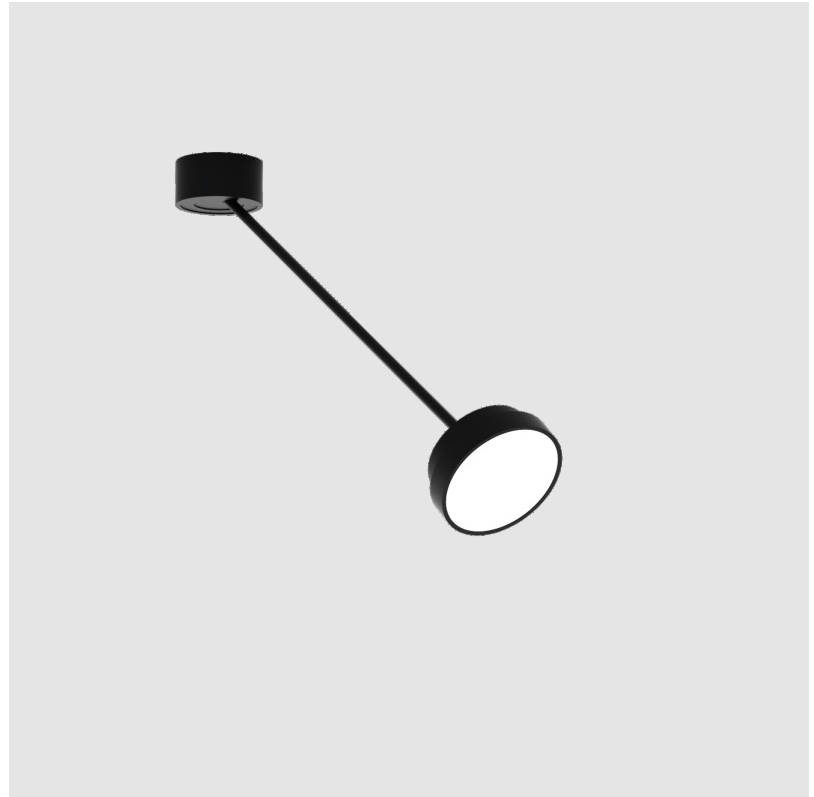

GENERAL

Series: Sign Diva Dancer
Subseries: Sign Diva Dancer
Partner: Prolicht
Division: Architectural
Installation: Suspension
Product Type: Pendant
Mounting Location: Ceiling
Light Distribution: Adjustable

PHYSICAL

Shape: Round
Diameter (mm): 200
Diameter (in): 7 7/8
Height (mm): 72
Height (in): 2 13/16
Max. Overall Height (mm): 870
Max. Overall Height (in): 34 1/4
Extension (mm): 750
Extension (in): 29 1/2
Weight (kg): 1.999
Weight (lbs): 4.407
Diffuser: PMMA - Opal / Micro-Prism / Sparkling Secret / Vintage Industrial
Fixture Finish: SSR / BKV / CWI / CRY / HAB / UFT / ITA / RUA / FTG / MYG / LOD / PUS / FRO / FUP / KIA / POP / BLS / SPG / MEY / GOH / CHC / COM / ABZ / JAG / OBR / MOS / ROR
Fixture Material: PMMA / Extruded Aluminum / Steel

ELECTRICAL

Lamp Type: LED (Zhaga Standard)
Input Wattage (W): 10
Dimming: Tri-Mode (Non-Dimming and Phase Dimming (120Vac only) and 0-10V Dimming)
Driver Included: Yes
Driver Location: Integrated
Driver Type: Constant Current - Universal
Driver Class: Class 2
Input Voltage (V): 120 - 277
Constant Current (MA): 350

LED

Color Temperature (*K): 2700 / 3000 / 3500 / 4000
Max. Delivered Lumen (lm): 776 / 830 / 837 / 854
Nominal Lumen (lm): 1280 / 1370 / 1382 / 1410
CRI: >90 CRI
Lamp Life (hrs): 50000

OPTICAL

Adjustability: Rotational Canopy 170°; Tilting Canopy ±50°; Tilting Head ±90°

RATINGS AND CERTIFICATIONS

Certified By: Certified for North American Standards
IP rating: IP20