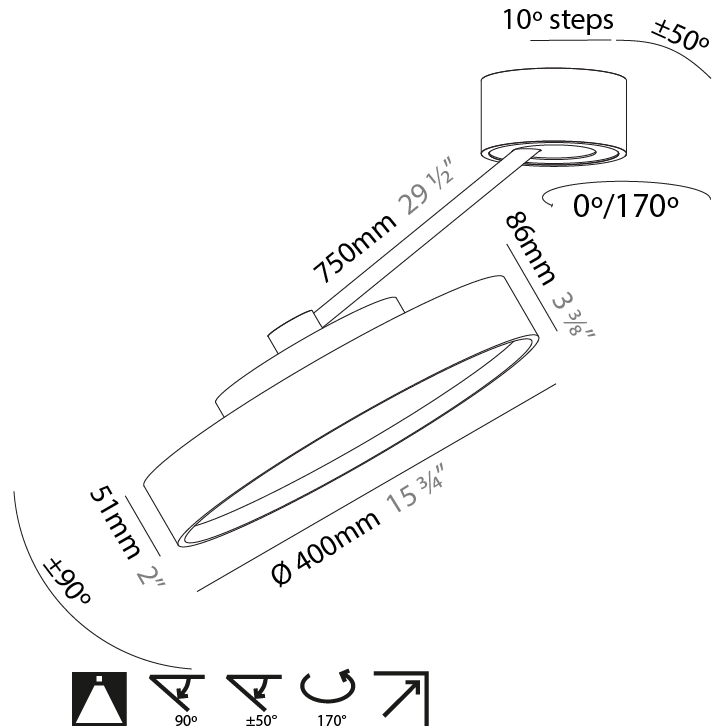

GENERAL

Series: Sign Diva Dancer
Subseries: Sign Diva Dancer Korona
Partner: Prolicht
Division: Architectural
Installation: Suspension
Product Type: Pendant
Mounting Location: Ceiling
Light Distribution: Adjustable

PHYSICAL

Shape: Round
Diameter (mm): 400
Diameter (in): 15 3/4
Height (mm): 870
Depth (mm): 86
Height (in): 34 1/4
Depth (in): 3 3/8
Weight (kg): 3.5
Weight (lbs): 7.716

Diffuser: PMMA - Opal / Micro-Prism / Sparkling Secret / Vintage Industrial

Fixture Finish: SSR / BKV / CWI / CRY / HAB / UFT / ITA / RUA / FTG / MYG / LOD / PUS / FRO / FUP / KIA / POP / BLS / SPG / MEY / GOH / CHC / COM / ABZ / JAG / OBR / MOS / ROR

Fixture Material: PMMA / Extruded Aluminum / Steel

ELECTRICAL

Lamp Type: LED (Zhaga Standard)
Input Wattage (W): 17.9
Total Output Wattage (W): 16
Dimming: Tri-Mode (Non-Dimming and Phase Dimming (120Vac only) and 0-10V Dimming)
Driver Included: Yes
Driver Location: Integrated
Driver Type: Constant Current - Universal
Driver Class: Class 2
Input Voltage (V): 120 - 277
Constant Current (MA): 500

LED

Color Temperature (*K): 2700 / 3000 / 3500 / 4000
Max. Delivered Lumen (lm): 1870 / 2340 / 2372 / 2420
CRI: >90 CRI
Lamp Life (hrs): 50000

OPTICAL

Adjustability: Rotational Canopy 170°; Tilting Canopy ±50°; Tilting Head ±90°

RATINGS AND CERTIFICATIONS

Certified By: Certified for North American Standards
IP rating: IP20