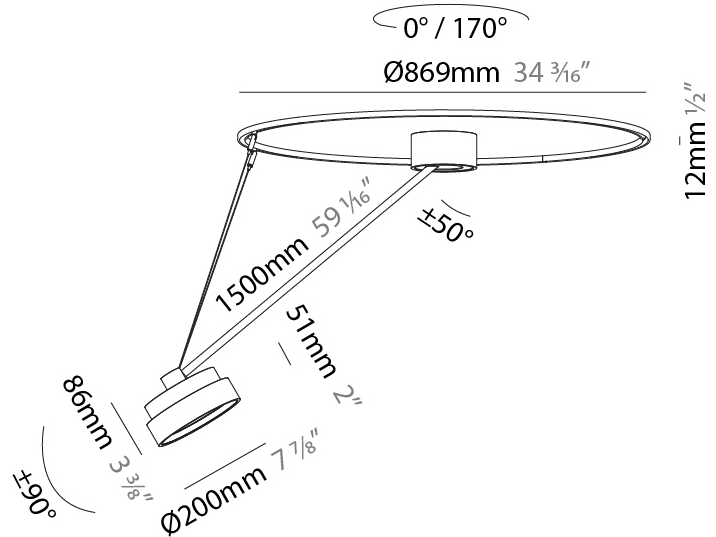

GENERAL

Series: Sign Diva Dancer
Subseries: Sign Diva Dancer Korona
Partner: Prolicht
Division: Architectural
Installation: Suspension
Product Type: Pendant
Mounting Location: Ceiling
Light Distribution: Adjustable

PHYSICAL

Shape: Round
Diameter (mm): 200
Diameter (in): 7 7/8
Height (mm): 1620
Height (in): 63 3/4
Weight (kg): 3.3
Weight (lbs): 7.26
Diffuser: PMMA - Opal / Micro-Prism / Sparkling Secret / Vintage Industrial
Fixture Finish: SSR / BKV / CWI / CRY / HAB / UFT / ITA / RUA / FTG / MYG / LOD / PUS / FRO / FUP / KIA / POP / BLS / SPG / MEY / GOH / CHC / COM / ABZ / JAG / OBR / MOS / ROR
Fixture Material: PMMA / Extruded Aluminum / Steel

ELECTRICAL

Lamp Type: LED (Zhaga Standard)
Input Wattage (W): 11
Total Output Wattage (W): 10
Dimming: Tri-Mode (Non-Dimming and Phase Dimming (120Vac only) and 0-10V Dimming)
Driver Included: Yes
Driver Location: Integrated
Driver Type: Constant Current - Universal
Driver Class: Class 2
Input Voltage (V): 120 - 277
Constant Current (MA): 350

LED

Color Temperature (°K): 2700 / 3000 / 3500 / 4000
Max. Delivered Lumen (lm): 860 / 1080 / 1088 / 1110
CRI: >90 CRI
Lamp Life (hrs): 50000

OPTICAL

Adjustability: Rotational Canopy 170°; Tilting Canopy ±50°; Tilting Head ±90°

RATINGS AND CERTIFICATIONS

Certified By: Certified for North American Standards
IP rating: IP20