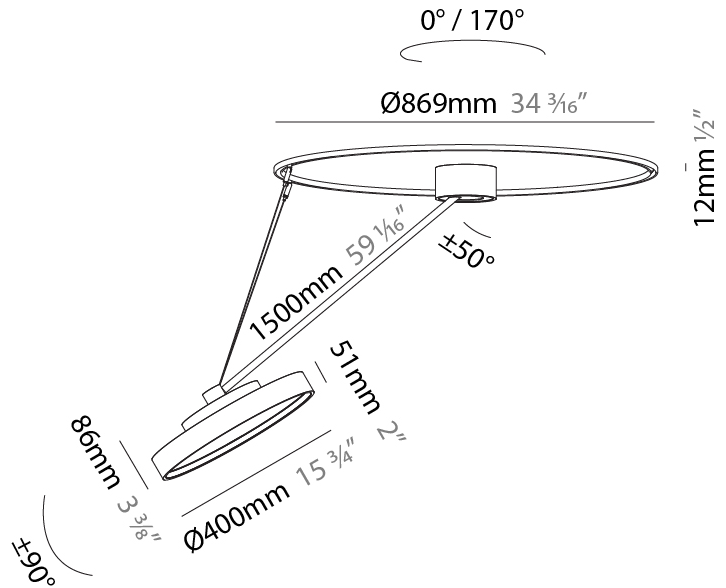

GENERAL

Series: Sign Diva Dancer
Subseries: Sign Diva Dancer
Partner: Prolicht
Division: Architectural
Installation: Suspension
Product Type: Pendant
Mounting Location: Ceiling
Light Distribution: Adjustable

PHYSICAL

Shape: Round
Diameter (mm): 400
Diameter (in): 15 3/4
Height (mm): 1620
Height (in): 63 3/4
Weight (kg): 4.5
Weight (lbs): 9.9
Diffuser: PMMA - Opal / Micro-Prism / Sparkling Secret / Vintage Industrial
Fixture Finish: SSR / BKV / CWI / CRY / HAB / UFT / ITA / RUA / FTG / MYG / LOD / PUS / FRO / FUP / KIA / POP / BLS / SPG / MEY / GOH / CHC / COM / ABZ / JAG / OBR / MOS / ROR
Fixture Material: PMMA / Extruded Aluminum / Steel

ELECTRICAL

Lamp Type: LED (Zhaga Standard)
Input Wattage (W): 19.8
Total Output Wattage (W): 18
Dimming: Tri-Mode (Non-Dimming and Phase Dimming (120Vac only) and 0-10V Dimming)
Driver Included: Yes
Driver Location: Integrated
Driver Type: Constant Current - Universal
Driver Class: Class 2
Input Voltage (V): 120 - 277
Constant Current (MA): 500

LED

Color Temperature (°K): 2700 / 3000 / 3500 / 4000
Max. Delivered Lumen (lm): 1807 / 1943 / 1951 / 1991
Nominal Lumen (lm): 2250 / 2420 / 2430 / 2480
CRI: >90 CRI
Lamp Life (hrs): 50000

OPTICAL

Adjustability: Rotational Canopy 170°; Tilting Canopy ±50°; Tilting Head ±90°

RATINGS AND CERTIFICATIONS

Certified By: Certified for North American Standards
IP rating: IP20