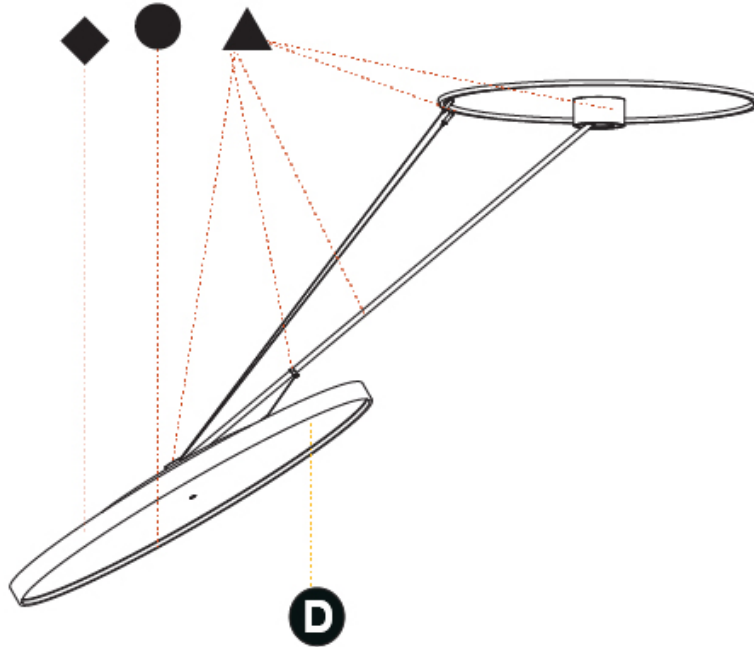

SIGN DIVA DANCER KORONA SUSPENSION

A30884-

PROJECT	_____
TYPE	_____
SPECIFIER	_____
QUANTITY	_____
DATE	_____

A