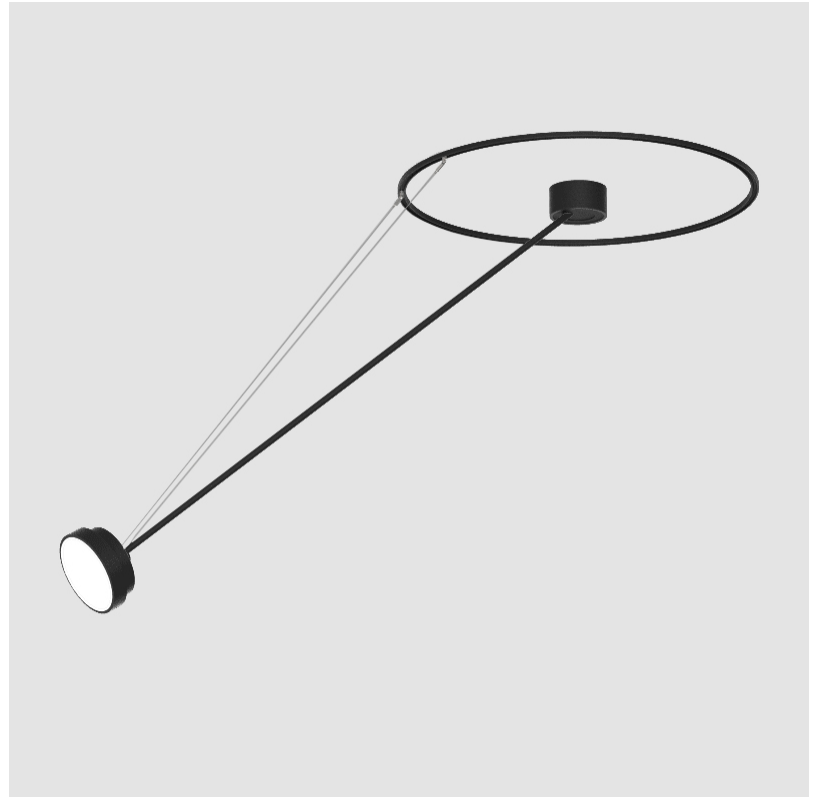

GENERAL

Series: Sign Diva Dancer
Subseries: Sign Diva Dancer
Partner: Prolicht
Division: Architectural
Installation: Suspension
Product Type: Pendant
Mounting Location: Ceiling
Light Distribution: Adjustable

PHYSICAL

Shape: Round
Diameter (mm): 200
Diameter (in): 7 7/8
Height (mm): 1620
Height (in): 63 3/4
Weight (kg): 3
Weight (lbs): 6.6
Diffuser: PMMA - Opal / Micro-Prism / Sparkling Secret / Vintage Industrial
Fixture Finish: SSR / BKV / CWI / CRY / HAB / UFT / ITA / RUA / FTG / MYG / LOD / PUS / FRO / FUP / KIA / POP / BLS / SPG / MEY / GOH / CHC / COM / ABZ / JAG / OBR / MOS / ROR
Fixture Material: PMMA / Extruded Aluminum / Steel

ELECTRICAL

Lamp Type: LED (Zhaga Standard)
Input Wattage (W): 12.1
Total Output Wattage (W): 11
Dimming: Tri-Mode (Non-Dimming and Phase Dimming (120Vac only) and 0-10V Dimming)
Driver Included: Yes
Driver Location: Integrated
Driver Type: Constant Current - Universal
Driver Class: Class 2
Input Voltage (V): 120 - 277
Constant Current (MA): 350

LED

Color Temperature (°K): 2700 / 3000 / 3500 / 4000
Max. Delivered Lumen (lm): 836 / 895 / 903 / 921
Nominal Lumen (lm): 1280 / 1370 / 1382 / 1410
CRI: >90 CRI
Lamp Life (hrs): 50000

OPTICAL

Adjustability: Rotational Canopy 170°; Tilting Canopy ±50°; Tilting Head ±90°

RATINGS AND CERTIFICATIONS

Certified By: Certified for North American Standards
IP rating: IP20