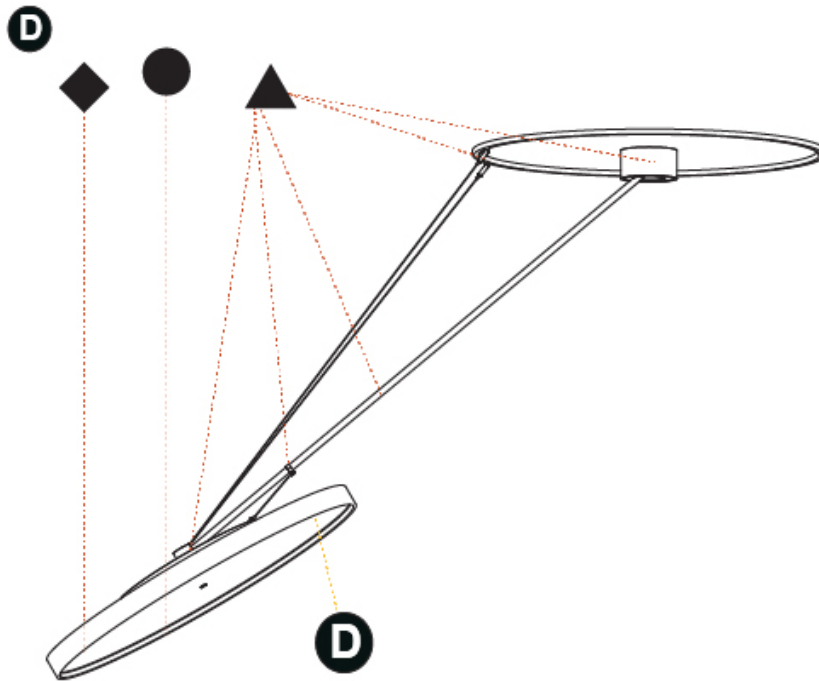

SIGN DIVA DANCER SUSPENSION

A30875-

PROJECT
TYPE
SPECIFIER
QUANTITY
DATE

A