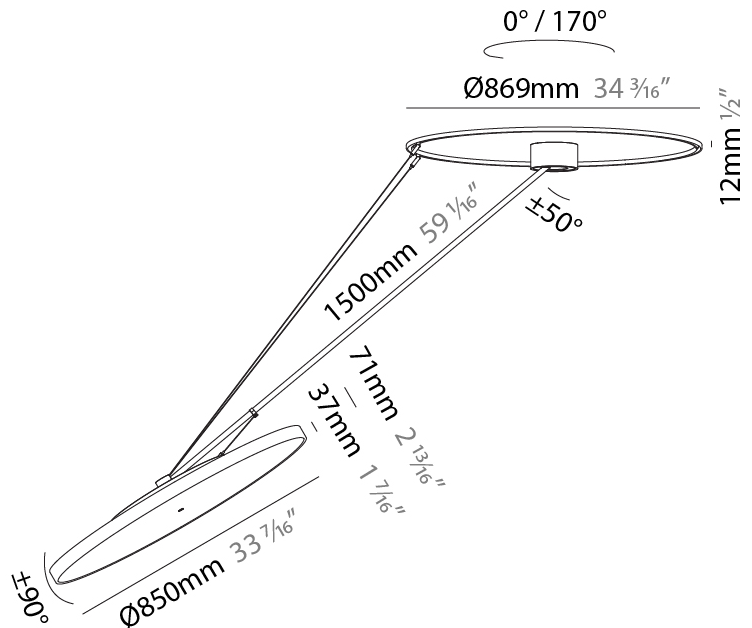

GENERAL

Series: Sign Diva Dancer
Subseries: Sign Diva Dancer
Partner: Prolicht
Division: Architectural
Installation: Suspension
Product Type: Pendant
Mounting Location: Ceiling
Light Distribution: Adjustable

PHYSICAL

Shape: Round
Diameter (mm): 850
Diameter (in): 33 7/16
Height (mm): 1620
Height (in): 63 3/4
Weight (kg): 9.67
Weight (lbs): 21.27
Diffuser: PMMA - Opal / Micro-Prism / Sparkling Secret / Vintage Industrial
Fixture Finish: SSR / BKV / CWI / CRY / HAB / UFT / ITA / RUA / FTG / MYG / LOD / PUS / FRO / FUP / KIA / POP / BLS / SPG / MEY / GOH / CHC / COM / ABZ / JAG / OBR / MOS / ROR
Fixture Material: PMMA / Extruded Aluminum / Steel

ELECTRICAL

Lamp Type: LED (Zhaga Standard)
Input Wattage (W): 96.8
Total Output Wattage (W): 76.8
Dimming: Tri-Mode (Non-Dimming and Phase Dimming (120Vac only) and 0-10V Dimming)
Driver Included: Yes
Driver Location: Integrated
Driver Type: Constant Current - Universal
Driver Class: Class 2
Input Voltage (V): 120 - 277
Constant Current (MA): 600

LED

Color Temperature (°K): 3000 / 3500 / 4000
Max. Delivered Lumen (lm): 11160 / 11388 / 11620
CRI: >90 CRI
Lamp Life (hrs): 50000

OPTICAL

Adjustability: Rotational Canopy 170°; Tilting Canopy ±50°; Tilting Head ±90°

RATINGS AND CERTIFICATIONS

Certified By: Certified for North American Standards
IP rating: IP20