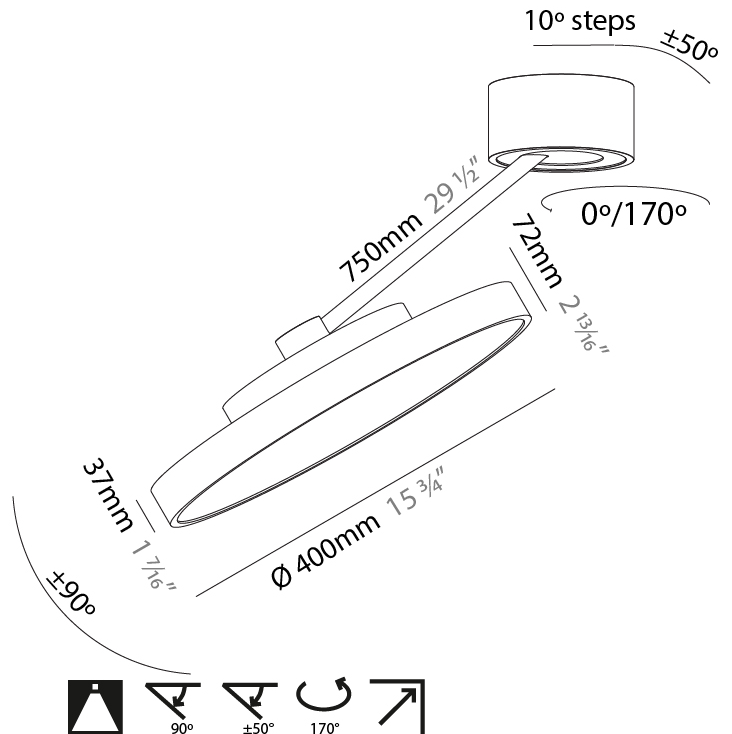

PHYSICAL

Shape: Round
Diameter (mm): 400
Diameter (in): 15 3/4
Height (mm): 72
Height (in): 2 13/16
Max. Overall Height (mm): 870
Max. Overall Height (in): 34 1/4
Extension (mm): 750
Extension (in): 29 1/2
Weight (kg): 3.140
Weight (lbs): 6.922
Diffuser: PMMA - Opal / Micro-Prism / Sparkling Secret / Vintage Industrial
Fixture Finish: SSR / BKV / CWI / CRY / HAB / UFT / ITA / RUA / FTG / MYG / LOD / PUS / FRO / FUP / KIA / POP / BLS / SPG / MEY / GOH / CHC / COM / ABZ / JAG / OBR / MOS / ROR
Fixture Material: PMMA / Extruded Aluminum / Steel

ELECTRICAL

Lamp Type: LED (Zhaga Standard)
Input Wattage (W): 17
Total Output Wattage (W): 16
Dimming: Tri-Mode (Non-Dimming and Phase Dimming (120Vac only) and 0-10V Dimming)
Driver Included: Yes
Driver Location: Integrated
Driver Type: Constant Current - Universal
Driver Class: Class 2
Input Voltage (V): 120 - 277
Constant Current (MA): 500

LED

Color Temperature (°K): 2700 / 3000 / 3500 / 4000
Max. Delivered Lumen (lm): 1807 / 1943 / 1951 / 1991
Nominal Lumen (lm): 2250 / 2420 / 2430 / 2480
CRI: >90 CRI
Lamp Life (hrs): 50000

OPTICAL

Adjustability: Rotational Canopy 170°; Tilting Canopy ±50°; Tilting Head ±90°

RATINGS AND CERTIFICATIONS

Certified By: Certified for North American Standards
IP rating: IP20