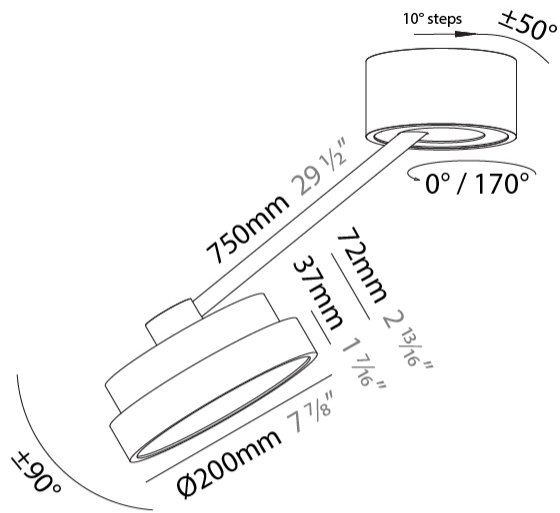

GENERAL

Series: Sign Diva Dancer
Subseries: Sign Diva Dancer
Partner: Prolicht
Division: Architectural
Installation: Suspension
Product Type: Pendant
Mounting Location: Ceiling
Light Distribution: Adjustable

PHYSICAL

Shape: Round
Diameter (mm): 200
Diameter (in): 7 7/8
Height (mm): 72
Height (in): 2 13/16
Max. Overall Height (mm): 870
Max. Overall Height (in): 34 1/4
Extension (mm): 750
Extension (in): 29 1/2
Weight (kg): 1.999
Weight (lbs): 4.407
Diffuser: PMMA - Opal / Micro-Prism / Sparkling Secret / Vintage Industrial
Fixture Finish: SSR / BKV / CWI / CRY / HAB / UFT / ITA / RUA / FTG / MYG / LOD / PUS / FRO / FUP / KIA / POP / BLS / SPG / MEY / GOH / CHC / COM / ABZ / JAG / OBR / MOS / ROR
Fixture Material: PMMA / Extruded Aluminum / Steel

ELECTRICAL

Lamp Type: LED (Zhaga Standard)
Input Wattage (W): 10
Dimming: Tri-Mode (Non-Dimming and Phase Dimming (120Vac only) and 0-10V Dimming)
Driver Included: Yes
Driver Location: Integrated
Driver Type: Constant Current - Universal
Driver Class: Class 2
Input Voltage (V): 120 - 277
Constant Current (MA): 350

LED

Color Temperature (*K): 2700 / 3000 / 3500 / 4000
Max. Delivered Lumen (lm): 776 / 830 / 837 / 854
Nominal Lumen (lm): 1280 / 1370 / 1382 / 1410
CRI: >90 CRI
Lamp Life (hrs): 50000

OPTICAL

Adjustability: Rotational Canopy 170°; Tilting Canopy ±50°; Tilting Head ±90°

RATINGS AND CERTIFICATIONS

Certified By: Certified for North American Standards
IP rating: IP20