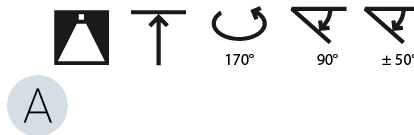

GENERAL

Series: Sign Diva Dancer
Subseries: Sign Diva Dancer
Partner: Prolicht
Division: Architectural
Installation: Suspension
Product Type: Pendant
Mounting Location: Ceiling
Light Distribution: Adjustable

PHYSICAL

Shape: Round
Diameter (mm): 850
Diameter (in): 33 7/16
Height (mm): 1620
Height (in): 63 3/4
Weight (kg): 9.67
Weight (lbs): 21.27
Diffuser: PMMA - Opal / Micro-Prism / Sparkling Secret / Vintage Industrial
Fixture Finish: SSR / BKV / CWI / CRY / HAB / UFT / ITA / RUA / FTG / MYG / LOD / PUS / FRO / FUP / KIA / POP / BLS / SPG / MEY / GOH / CHC / COM / ABZ / JAG / OBR / MOS / ROR
Fixture Material: PMMA / Extruded Aluminum / Steel

ELECTRICAL

Lamp Type: LED (Zhaga Standard)
Input Wattage (W): 96.8
Total Output Wattage (W): 76.8
Dimming: Tri-Mode (Non-Dimming and Phase Dimming (120Vac only) and 0-10V Dimming)
Driver Included: Yes
Driver Location: Integrated
Driver Type: Constant Current - Universal
Driver Class: Class 2
Input Voltage (V): 120 - 277
Constant Current (MA): 600

LED

Color Temperature (°K): 3000 / 3500 / 4000
Max. Delivered Lumen (lm): 11160 / 11388 / 11620
CRI: >90 CRI
Lamp Life (hrs): 50000

OPTICAL

Adjustability: Rotational Canopy 170°; Tilting Canopy ±50°; Tilting Head ±90°

RATINGS AND CERTIFICATIONS

Certified By: Certified for North American Standards
IP rating: IP20