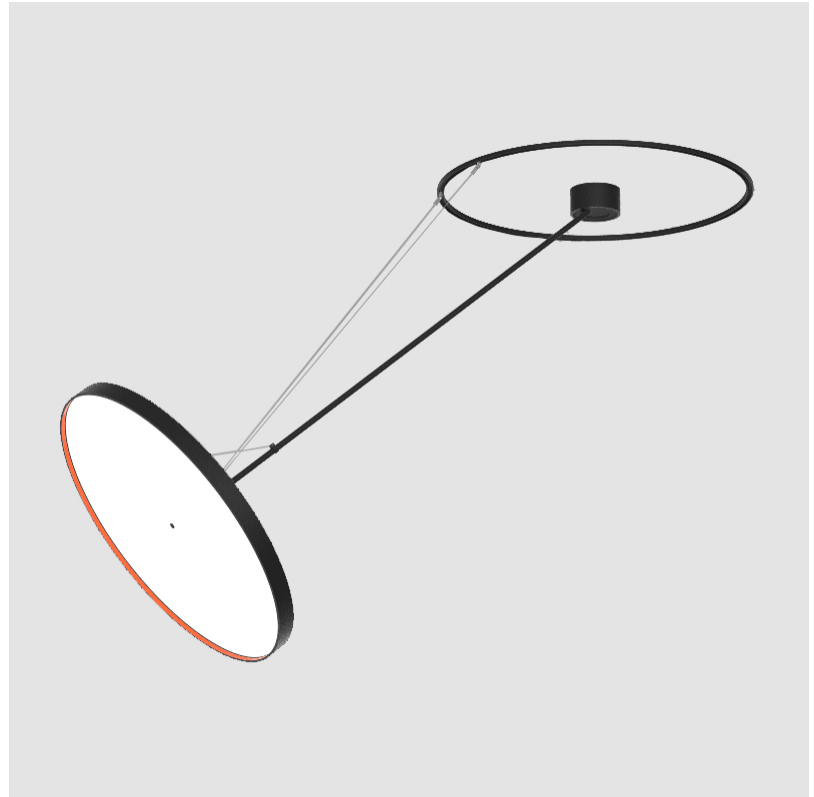

GENERAL

Series: Sign Diva Dancer
Subseries: Sign Diva Dancer Korona
Partner: Prolicht
Division: Architectural
Installation: Suspension
Product Type: Pendant
Mounting Location: Ceiling
Light Distribution: Adjustable

PHYSICAL

Shape: Round
Diameter (mm): 850
Diameter (in): 33 7/16
Height (mm): 1620
Height (in): 63 3/4
Weight (kg): 11.67
Weight (lbs): 25.67
Diffuser: PMMA - Opal / Micro-Prism / Sparkling Secret / Vintage Industrial
Fixture Finish: SSR / BKV / CWI / CRY / HAB / UFT / ITA / RUA / FTG / MYG / LOD / PUS / FRO / FUP / KIA / POP / BLS / SPG / MEY / GOH / CHC / COM / ABZ / JAG / OBR / MOS / ROR
Fixture Material: PMMA / Extruded Aluminum / Steel

ELECTRICAL

Lamp Type: LED (Zhaga Standard)
Input Wattage (W): 96.8
Total Output Wattage (W): 76.8
Dimming: Tri-Mode (Non-Dimming and Phase Dimming (120Vac only) and 0-10V Dimming)
Driver Included: Yes
Driver Location: Integrated
Driver Type: Constant Current - Universal
Driver Class: Class 2
Input Voltage (V): 120 - 277
Constant Current (MA): 600

LED

Color Temperature (°K): 2700 / 3000 / 4000
Max. Delivered Lumen (lm): 11160 / 11388 / 11620
CRI: >90 CRI
Lamp Life (hrs): 50000

OPTICAL

Adjustability: Rotational Canopy 170°; Tilting Canopy ±50°; Tilting Head ±90°

RATINGS AND CERTIFICATIONS

Certified By: Certified for North American Standards
IP rating: IP20