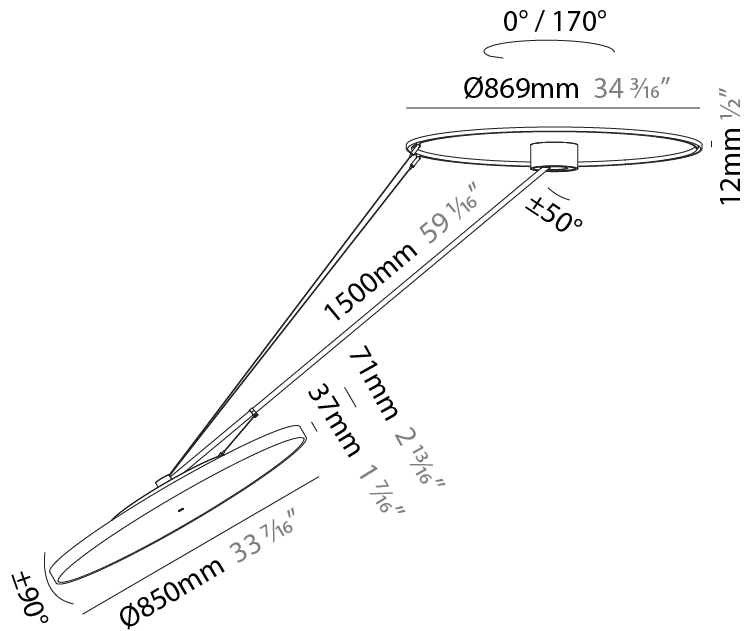

GENERAL

Series: Sign Diva Dancer
Subseries: Sign Diva Dancer
Partner: Prolicht
Division: Architectural
Installation: Suspension
Product Type: Pendant
Mounting Location: Ceiling
Light Distribution: Adjustable

PHYSICAL

Shape: Round
Diameter (mm): 850
Diameter (in): 33 7/16
Height (mm): 1620
Height (in): 63 3/4
Weight (kg): 9.67
Weight (lbs): 21.27
Diffuser: PMMA - Opal / Micro-Prism / Sparkling Secret / Vintage Industrial
Fixture Finish: SSR / BKV / CWI / CRY / HAB / UFT / ITA / RUA / FTG / MYG / LOD / PUS / FRO / FUP / KIA / POP / BLS / SPG / MEY / GOH / CHC / COM / ABZ / JAG / OBR / MOS / ROR
Fixture Material: PMMA / Extruded Aluminum / Steel

ELECTRICAL

Lamp Type: LED (Zhaga Standard)
Input Wattage (W): 96.8
Total Output Wattage (W): 76.8
Dimming: Tri-Mode (Non-Dimming and Phase Dimming (120Vac only) and 0-10V Dimming)
Driver Included: Yes
Driver Location: Integrated
Driver Type: Constant Current - Universal
Driver Class: Class 2
Input Voltage (V): 120 - 277
Constant Current (MA): 600

LED

Color Temperature (°K): 3000 / 3500 / 4000
Max. Delivered Lumen (lm): 11160 / 11388 / 11620
CRI: >90 CRI
Lamp Life (hrs): 50000

OPTICAL

Adjustability: Rotational Canopy 170°; Tilting Canopy ±50°; Tilting Head ±90°

RATINGS AND CERTIFICATIONS

Certified By: Certified for North American Standards
IP rating: IP20