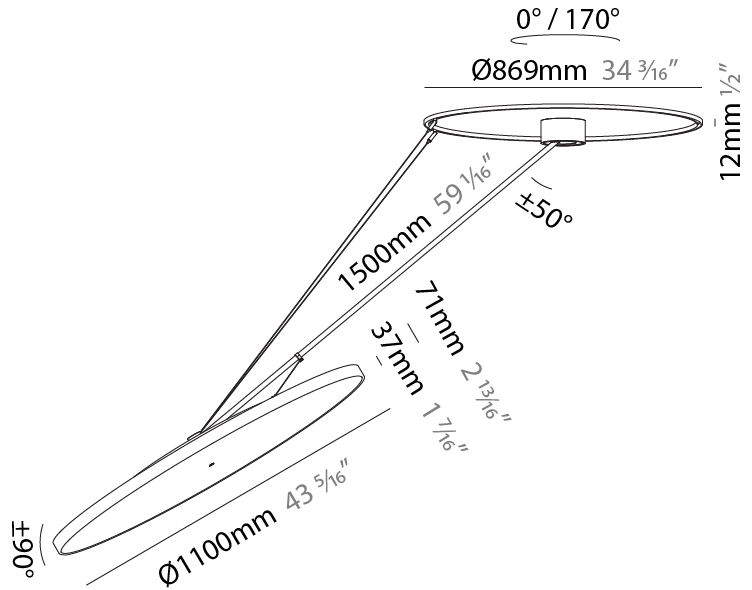

GENERAL

Series: Sign Diva Dancer
Subseries: Sign Diva Dancer
Partner: Prolicht
Division: Architectural
Installation: Suspension
Product Type: Pendant
Mounting Location: Ceiling
Light Distribution: Adjustable

PHYSICAL

Shape: Round
Diameter (mm): 1100
Diameter (in): 43 ⁵/₁₆
Height (mm): 1620
Height (in): 63 ³/₄
Weight (kg): 16
Weight (lbs): 35.2
Diffuser: PMMA - Opal / Micro-Prism / Sparkling Secret / Vintage Industrial
Fixture Finish: SSR / BKV / CWI / CRY / HAB / UFT / ITA / RUA / FTG / MYG / LOD / PUS / FRO / FUP / KIA / POP / BLS / SPG / MEY / GOH / CHC / COM / ABZ / JAG / OBR / MOS / ROR
Fixture Material: PMMA / Extruded Aluminum / Steel

ELECTRICAL

Lamp Type: LED (Zhaga Standard)
Input Wattage (W): 169.4
Total Output Wattage (W): 135
Dimming: Tri-Mode (Non-Dimming and Phase Dimming (120Vac only) and 0-10V Dimming)
Driver Included: Yes
Driver Location: Integrated
Driver Type: Constant Current - Universal
Driver Class: Class 2
Input Voltage (V): 120 - 277
Constant Current (MA): 600

LED

Color Temperature (°K): 3000 / 3500 / 4000
Max. Delivered Lumen (lm): 19520 / 19933 / 20340
CRI: >90 CRI
Lamp Life (hrs): 50000

OPTICAL

Adjustability: Rotational Canopy 170°; Tilting Canopy ±50°; Tilting Head ±90°

RATINGS AND CERTIFICATIONS

Certified By: Certified for North American Standards
IP rating: IP20