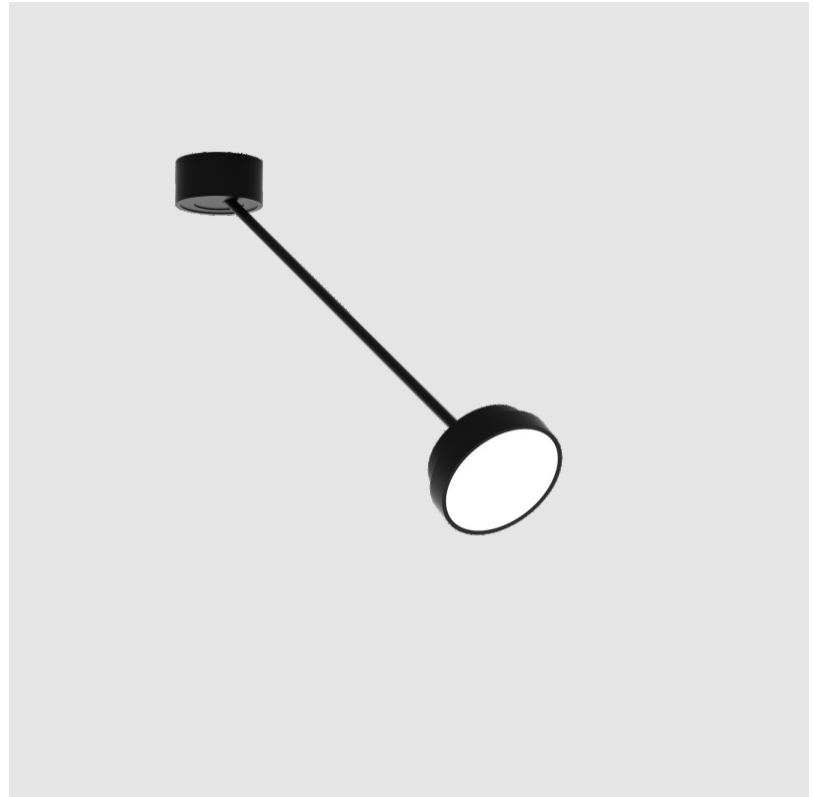

GENERAL

Series: Sign Diva Dancer
Subseries: Sign Diva Dancer Korona
Partner: Prolicht
Division: Architectural
Installation: Suspension
Product Type: Pendant
Mounting Location: Ceiling
Light Distribution: Adjustable

PHYSICAL

Shape: Round
Diameter (mm): 200
Diameter (in): 7 7/8
Height (mm): 870
Depth (mm): 86
Height (in): 34 1/4
Depth (in): 3 3/8
Weight (kg): 2.09
Weight (lbs): 4.607
Diffuser: PMMA - Opal / Micro-Prism / Sparkling Secret / Vintage Industrial
Fixture Finish: SSR / BKV / CWI / CRY / HAB / UFT / ITA / RUA / FTG / MYG / LOD / PUS / FRO / FUP / KIA / POP / BLS / SPG / MEY / GOH / CHC / COM / ABZ / JAG / OBR / MOS / ROR
Fixture Material: PMMA / Extruded Aluminum / Steel

ELECTRICAL

Lamp Type: LED (Zhaga Standard)
Input Wattage (W): 11
Total Output Wattage (W): 10
Dimming: Tri-Mode (Non-Dimming and Phase Dimming (120Vac only) and 0-10V Dimming)
Driver Included: Yes
Driver Location: Integrated
Driver Type: Constant Current - Universal
Driver Class: Class 2
Input Voltage (V): 120 - 277
Constant Current (MA): 350

LED

Color Temperature (*K): 2700 / 3000 / 3500 / 4000
Max. Delivered Lumen (lm): 860 / 1080 / 1088 / 1110
CRI: >90 CRI
Lamp Life (hrs): 50000

OPTICAL

Adjustability: Rotational Canopy 170°; Tilting Canopy ±50°; Tilting Head ±90°

RATINGS AND CERTIFICATIONS

Certified By: Certified for North American Standards
IP rating: IP20