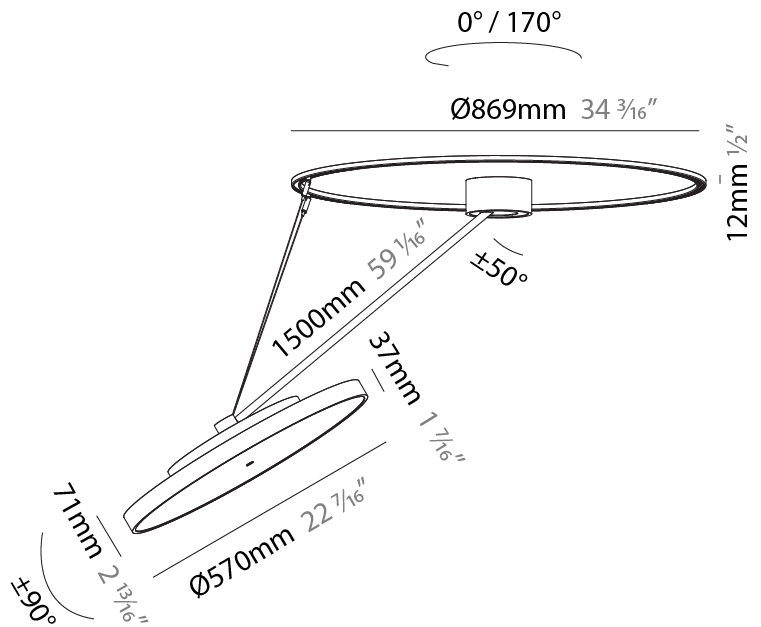

GENERAL

Series: Sign Diva Dancer
Subseries: Sign Diva Dancer
Partner: Prolicht
Division: Architectural
Installation: Suspension
Product Type: Pendant
Mounting Location: Ceiling
Light Distribution: Adjustable

PHYSICAL

Shape: Round
Diameter (mm): 570
Diameter (in): 22 7/16
Height (mm): 1620
Height (in): 63 3/4
Weight (kg): 6.0
Weight (lbs): 13.22
Diffuser: PMMA - Opal / Micro-Prism / Sparkling Secret / Vintage Industrial
Fixture Finish: SSR / BKV / CWI / CRY / HAB / UFT / ITA / RUA / FTG / MYG / LOD / PUS / FRO / FUP / KIA / POP / BLS / SPG / MEY / GOH / CHC / COM / ABZ / JAG / OBR / MOS / ROR
Fixture Material: PMMA / Extruded Aluminum / Steel

ELECTRICAL

Lamp Type: LED (Zhaga Standard)
Input Wattage (W): 58.3
Total Output Wattage (W): 46.9
Dimming: Tri-Mode (Non-Dimming and Phase Dimming (120Vac only) and 0-10V Dimming)
Driver Included: Yes
Driver Location: Integrated
Driver Type: Constant Current - Universal
Driver Class: Class 2
Input Voltage (V): 120 - 277
Constant Current (MA): 350

LED

Color Temperature (°K): 3000 / 3500 / 4000
Max. Delivered Lumen (lm): 6120 / 6233 / 6360
CRI: >90 CRI
Lamp Life (hrs): 50000

OPTICAL

Adjustability: Rotational Canopy 170°; Tilting Canopy ±50°; Tilting Head ±90°

RATINGS AND CERTIFICATIONS

Certified By: Certified for North American Standards
IP rating: IP20