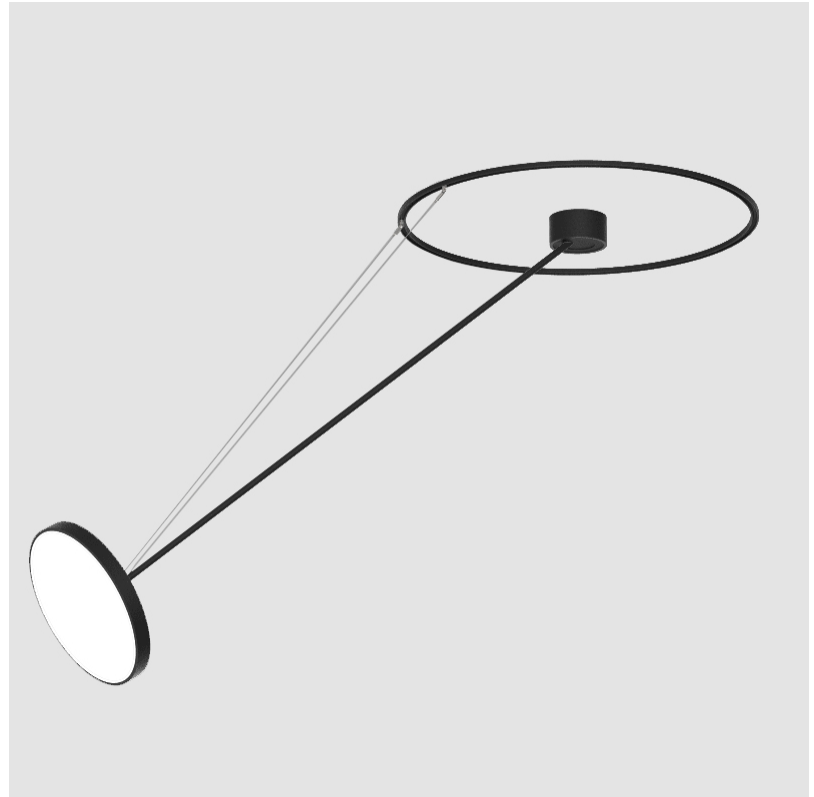

GENERAL

Series: Sign Diva Dancer
Subseries: Sign Diva Dancer
Partner: Prolicht
Division: Architectural
Installation: Suspension
Product Type: Pendant
Mounting Location: Ceiling
Light Distribution: Adjustable

PHYSICAL

Shape: Round
Diameter (mm): 400
Diameter (in): 15 3/4
Height (mm): 1620
Height (in): 63 3/4
Weight (kg): 4.5
Weight (lbs): 9.9
Diffuser: PMMA - Opal / Micro-Prism / Sparkling Secret / Vintage Industrial
Fixture Finish: SSR / BKV / CWI / CRY / HAB / UFT / ITA / RUA / FTG / MYG / LOD / PUS / FRO / FUP / KIA / POP / BLS / SPG / MEY / GOH / CHC / COM / ABZ / JAG / OBR / MOS / ROR
Fixture Material: PMMA / Extruded Aluminum / Steel

ELECTRICAL

Lamp Type: LED (Zhaga Standard)
Input Wattage (W): 19.8
Total Output Wattage (W): 18
Dimming: Tri-Mode (Non-Dimming and Phase Dimming (120Vac only) and 0-10V Dimming)
Driver Included: Yes
Driver Location: Integrated
Driver Type: Constant Current - Universal
Driver Class: Class 2
Input Voltage (V): 120 - 277
Constant Current (MA): 500

LED

Color Temperature (°K): 2700 / 3000 / 3500 / 4000
Max. Delivered Lumen (lm): 1807 / 1943 / 1951 / 1991
Nominal Lumen (lm): 2250 / 2420 / 2430 / 2480
CRI: >90 CRI
Lamp Life (hrs): 50000

OPTICAL

Adjustability: Rotational Canopy 170°; Tilting Canopy ±50°; Tilting Head ±90°

RATINGS AND CERTIFICATIONS

Certified By: Certified for North American Standards
IP rating: IP20