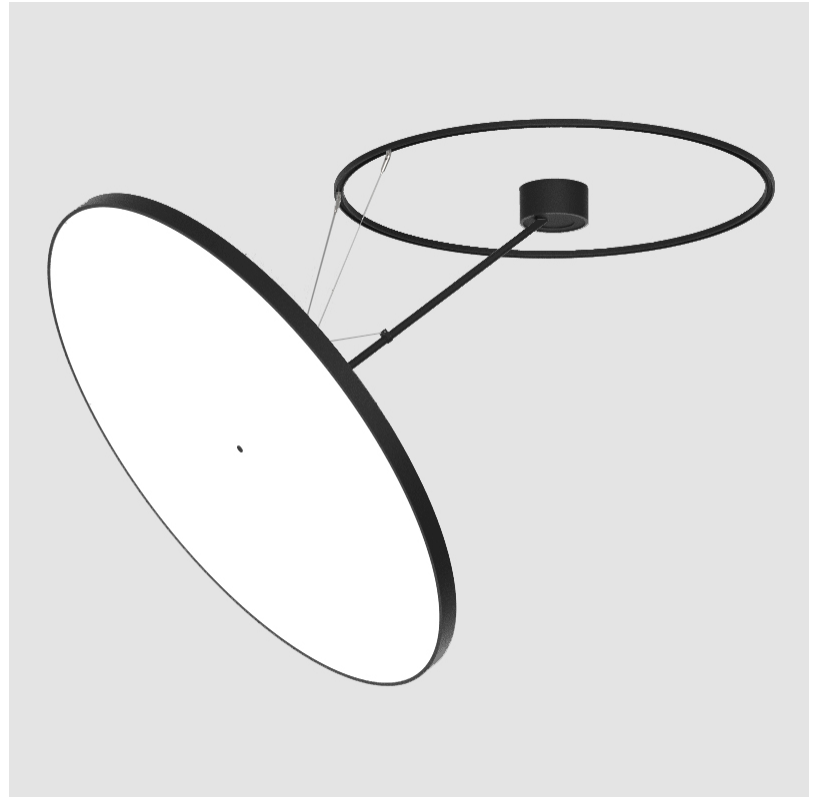

GENERAL

Series: Sign Diva Dancer
Subseries: Sign Diva Dancer
Partner: Prolicht
Division: Architectural
Installation: Suspension
Product Type: Pendant
Mounting Location: Ceiling
Light Distribution: Adjustable

PHYSICAL

Shape: Round
Diameter (mm): 1100
Diameter (in): 43 ⁷/₁₆"
Height (mm): 870
Height (in): 34 ¹/₄"
Weight (kg): 15.8
Weight (lbs): 34.76
Diffuser: PMMA - Opal / Micro-Prism / Sparkling Secret / Vintage Industrial
Fixture Finish: SSR / BKV / CWI / CRY / HAB / UFT / ITA / RUA / FTG / MYG / LOD / PUS / FRO / FUP / KIA / POP / BLS / SPG / MEY / GOH / CHC / COM / ABZ / JAG / OBR / MOS / ROR
Fixture Material: PMMA / Extruded Aluminum / Steel

ELECTRICAL

Lamp Type: LED (Zhaga Standard)
Input Wattage (W): 169.4
Total Output Wattage (W): 135
Dimming: Tri-Mode (Non-Dimming and Phase Dimming (120Vac only) and 0-10V Dimming)
Driver Included: Yes
Driver Location: Integrated
Driver Type: Constant Current - Universal
Driver Class: Class 2
Input Voltage (V): 120 - 277
Constant Current (MA): 600

LED

Color Temperature (°K): 3000 / 3500 / 4000
Max. Delivered Lumen (lm): 19520 / 19933 / 20340
CRI: >90 CRI
Lamp Life (hrs): 50000

OPTICAL

Adjustability: Rotational Canopy 170°; Tilting Canopy ±50°; Tilting Head ±90°

RATINGS AND CERTIFICATIONS

Certified By: Certified for North American Standards
IP rating: IP20