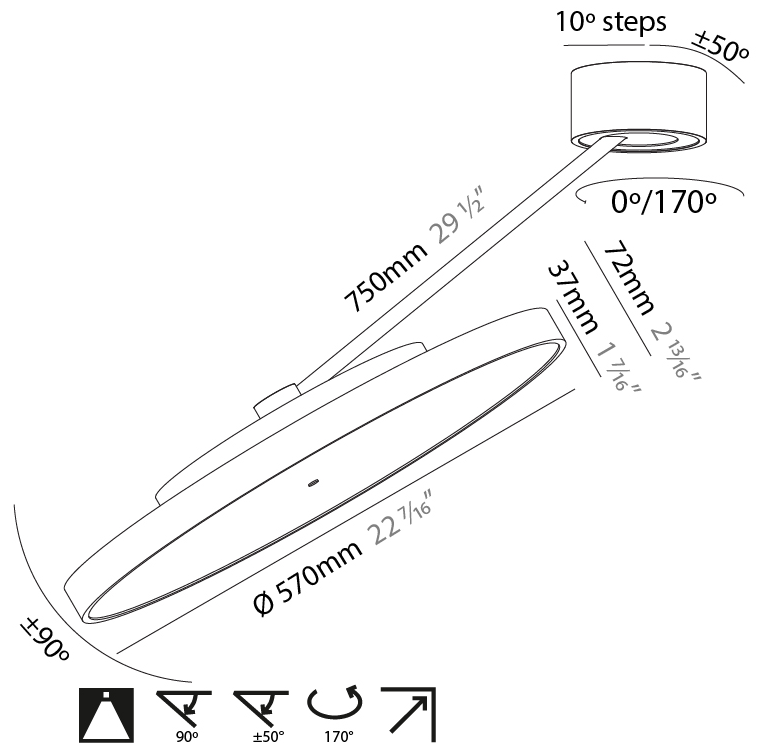

GENERAL

Series: Sign Diva Dancer
Subseries: Sign Diva Dancer
Partner: Prolicht
Division: Architectural
Installation: Suspension
Product Type: Pendant
Mounting Location: Ceiling
Light Distribution: Adjustable

PHYSICAL

Shape: Round
Diameter (mm): 570
Diameter (in): 22 7/16
Height (mm): 870
Depth (mm): 72
Height (in): 34 1/4
Depth (in): 2 13/16
Extension (mm): 750
Extension (in): 29 1/2
Weight (kg): 4.660
Weight (lbs): 10.273
Diffuser: PMMA - Opal / Micro-Prism / Sparkling Secret / Vintage Industrial
Fixture Finish: SSR / BKV / CWI / CRY / HAB / UFT / ITA / RUA / FTG / MYG / LOD / PUS / FRO / FUP / KIA / POP / BLS / SPG / MEY / GOH / CHC / COM / ABZ / JAG / OBR / MOS / ROR
Fixture Material: PMMA / Extruded Aluminum / Steel

ELECTRICAL

Lamp Type: LED (Zhaga Standard)
Input Wattage (W): 49
Dimming: Tri-Mode (Non-Dimming and Phase Dimming (120Vac only) and 0-10V Dimming)
Driver Included: Yes
Driver Location: Integrated
Driver Type: Constant Current - Universal
Driver Class: Class 2
Input Voltage (V): 120 - 277
Constant Current (MA): 350

LED

Color Temperature (*K): 2700 / 3000 / 3500 / 4000
Max. Delivered Lumen (lm): 4978 / 5337 / 5384 / 5494
Nominal Lumen (lm): 6199 / 6646 / 6705 / 6842
CRI: >90 CRI
Lamp Life (hrs): 50000

OPTICAL

Adjustability: Rotational Canopy 170°; Tilting Canopy ±50°; Tilting Head ±90°

RATINGS AND CERTIFICATIONS

Certified By: Certified for North American Standards
IP rating: IP20