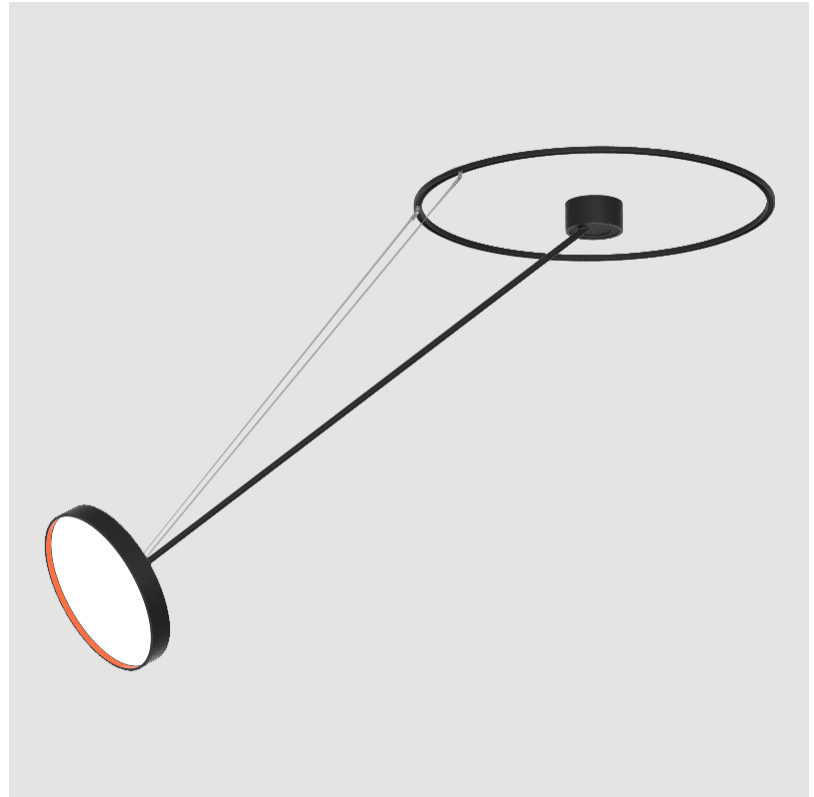

GENERAL

Series: Sign Diva Dancer
Subseries: Sign Diva Dancer Korona
Partner: Prolicht
Division: Architectural
Installation: Suspension
Product Type: Pendant
Mounting Location: Ceiling
Light Distribution: Adjustable

PHYSICAL

Shape: Round
Diameter (mm): 400
Diameter (in): 15 3/4
Height (mm): 1620
Height (in): 63 3/4
Weight (kg): 5
Weight (lbs): 11
Diffuser: PMMA - Opal / Micro-Prism / Sparkling Secret / Vintage Industrial
Fixture Finish: SSR / BKV / CWI / CRY / HAB / UFT / ITA / RUA / FTG / MYG / LOD / PUS / FRO / FUP / KIA / POP / BLS / SPG / MEY / GOH / CHC / COM / ABZ / JAG / OBR / MOS / ROR
Fixture Material: PMMA / Extruded Aluminum / Steel

ELECTRICAL

Lamp Type: LED (Zhaga Standard)
Input Wattage (W): 17.0
Total Output Wattage (W): 15.4
Dimming: Tri-Mode (Non-Dimming and Phase Dimming (120Vac only) and 0-10V Dimming)
Driver Included: Yes
Driver Location: Integrated
Driver Type: Constant Current - Universal
Driver Class: Class 2
Input Voltage (V): 120 - 277
Constant Current (MA): 500

LED

Color Temperature (°K): 2700 / 3000 / 3500 / 4000
Max. Delivered Lumen (lm): 1807 / 1943 / 1951 / 1991
Nominal Lumen (lm): 2250 / 2420 / 2430 / 2480
CRI: >90 CRI
Lamp Life (hrs): 50000

OPTICAL

Adjustability: Rotational Canopy 170°; Tilting Canopy ±50°; Tilting Head ±90°

RATINGS AND CERTIFICATIONS

Certified By: Certified for North American Standards
IP rating: IP20