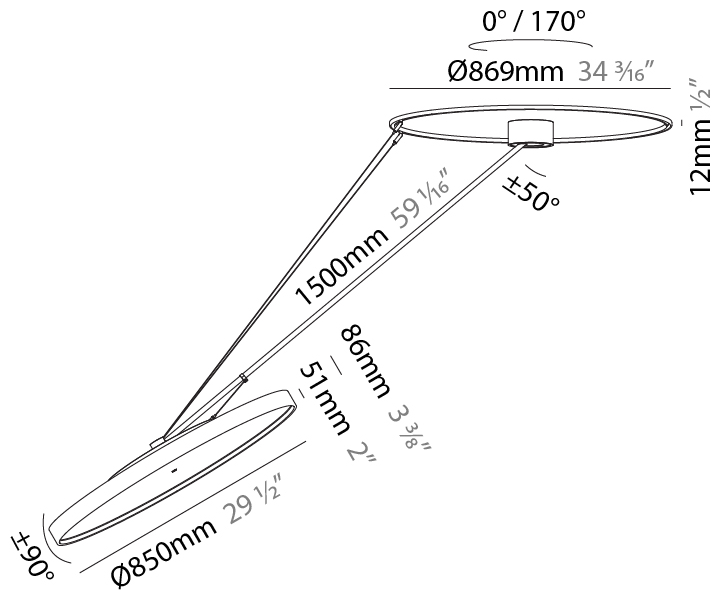

GENERAL

Series: Sign Diva Dancer
Subseries: Sign Diva Dancer Korona
Partner: Prolicht
Division: Architectural
Installation: Suspension
Product Type: Pendant
Mounting Location: Ceiling
Light Distribution: Adjustable

PHYSICAL

Shape: Round
Diameter (mm): 850
Diameter (in): 33 7/16
Height (mm): 1620
Height (in): 63 3/4
Weight (kg): 11.67
Weight (lbs): 25.67
Diffuser: PMMA - Opal / Micro-Prism / Sparkling Secret / Vintage Industrial
Fixture Finish: SSR / BKV / CWI / CRY / HAB / UFT / ITA / RUA / FTG / MYG / LOD / PUS / FRO / FUP / KIA / POP / BLS / SPG / MEY / GOH / CHC / COM / ABZ / JAG / OBR / MOS / ROR
Fixture Material: PMMA / Extruded Aluminum / Steel

ELECTRICAL

Lamp Type: LED (Zhaga Standard)
Input Wattage (W): 96.8
Total Output Wattage (W): 76.8
Dimming: Tri-Mode (Non-Dimming and Phase Dimming (120Vac only) and 0-10V Dimming)
Driver Included: Yes
Driver Location: Integrated
Driver Type: Constant Current - Universal
Driver Class: Class 2
Input Voltage (V): 120 - 277
Constant Current (MA): 600

LED

Color Temperature (°K): 2700 / 3000 / 4000
Max. Delivered Lumen (lm): 11160 / 11388 / 11620
CRI: >90 CRI
Lamp Life (hrs): 50000

OPTICAL

Adjustability: Rotational Canopy 170°; Tilting Canopy ±50°; Tilting Head ±90°

RATINGS AND CERTIFICATIONS

Certified By: Certified for North American Standards
IP rating: IP20