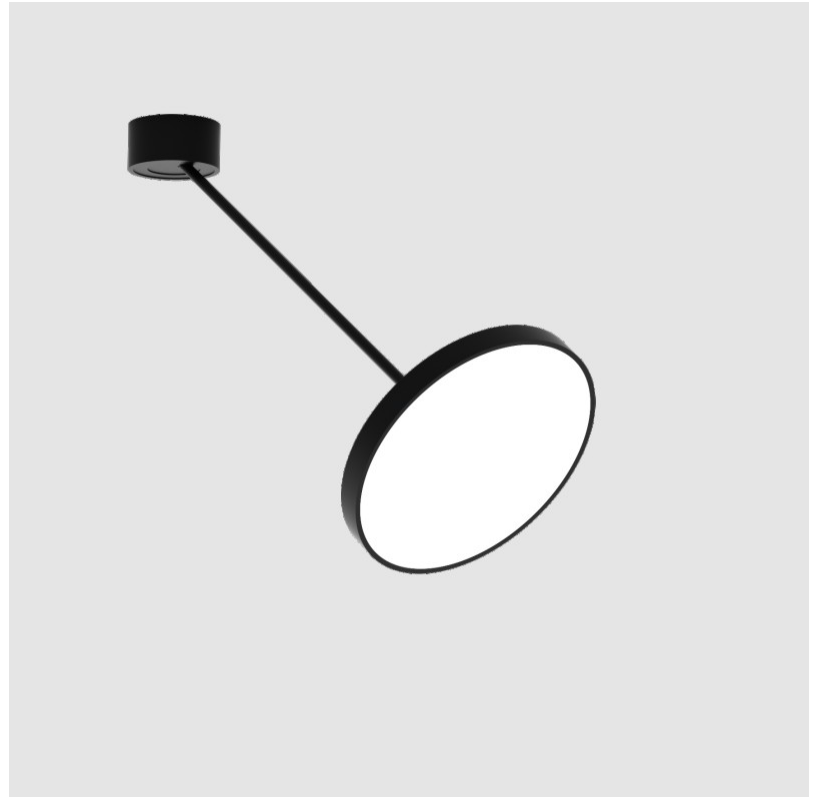

PHYSICAL

Shape: Round
Diameter (mm): 400
Diameter (in): 15 3/4
Height (mm): 72
Height (in): 2 13/16
Max. Overall Height (mm): 870
Max. Overall Height (in): 34 1/4
Extension (mm): 750
Extension (in): 29 1/2
Weight (kg): 3.140
Weight (lbs): 6.922
Diffuser: PMMA - Opal / Micro-Prism / Sparkling Secret / Vintage Industrial
Fixture Finish: SSR / BKV / CWI / CRY / HAB / UFT / ITA / RUA / FTG / MYG / LOD / PUS / FRO / FUP / KIA / POP / BLS / SPG / MEY / GOH / CHC / COM / ABZ / JAG / OBR / MOS / ROR
Fixture Material: PMMA / Extruded Aluminum / Steel

ELECTRICAL

Lamp Type: LED (Zhaga Standard)
Input Wattage (W): 17
Total Output Wattage (W): 16
Dimming: Tri-Mode (Non-Dimming and Phase Dimming (120Vac only) and 0-10V Dimming)
Driver Included: Yes
Driver Location: Integrated
Driver Type: Constant Current - Universal
Driver Class: Class 2
Input Voltage (V): 120 - 277
Constant Current (MA): 500

LED

Color Temperature (°K): 2700 / 3000 / 3500 / 4000
Max. Delivered Lumen (lm): 1807 / 1943 / 1951 / 1991
Nominal Lumen (lm): 2250 / 2420 / 2430 / 2480
CRI: >90 CRI
Lamp Life (hrs): 50000

OPTICAL

Adjustability: Rotational Canopy 170°; Tilting Canopy ±50°; Tilting Head ±90°

RATINGS AND CERTIFICATIONS

Certified By: Certified for North American Standards
IP rating: IP20