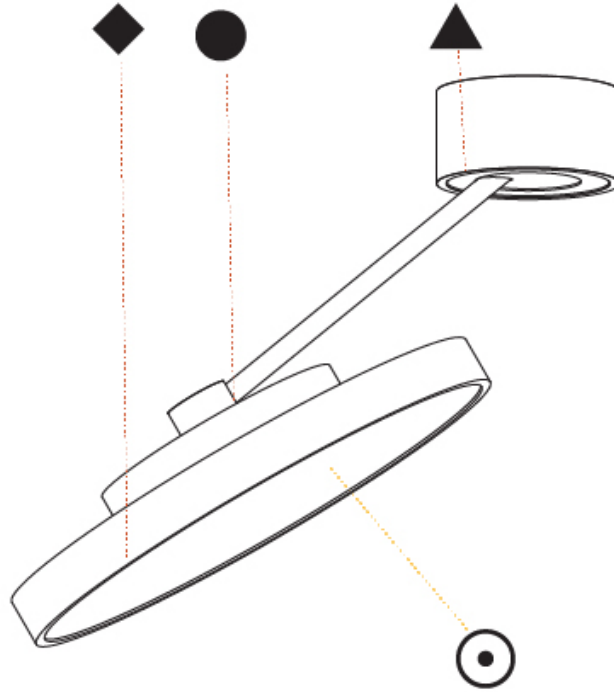

SIGN DIVA DANCER SUSPENSION

A300039-

PROJECT	_____
TYPE	_____
SPECIFIER	_____
QUANTITY	_____
DATE	_____

A